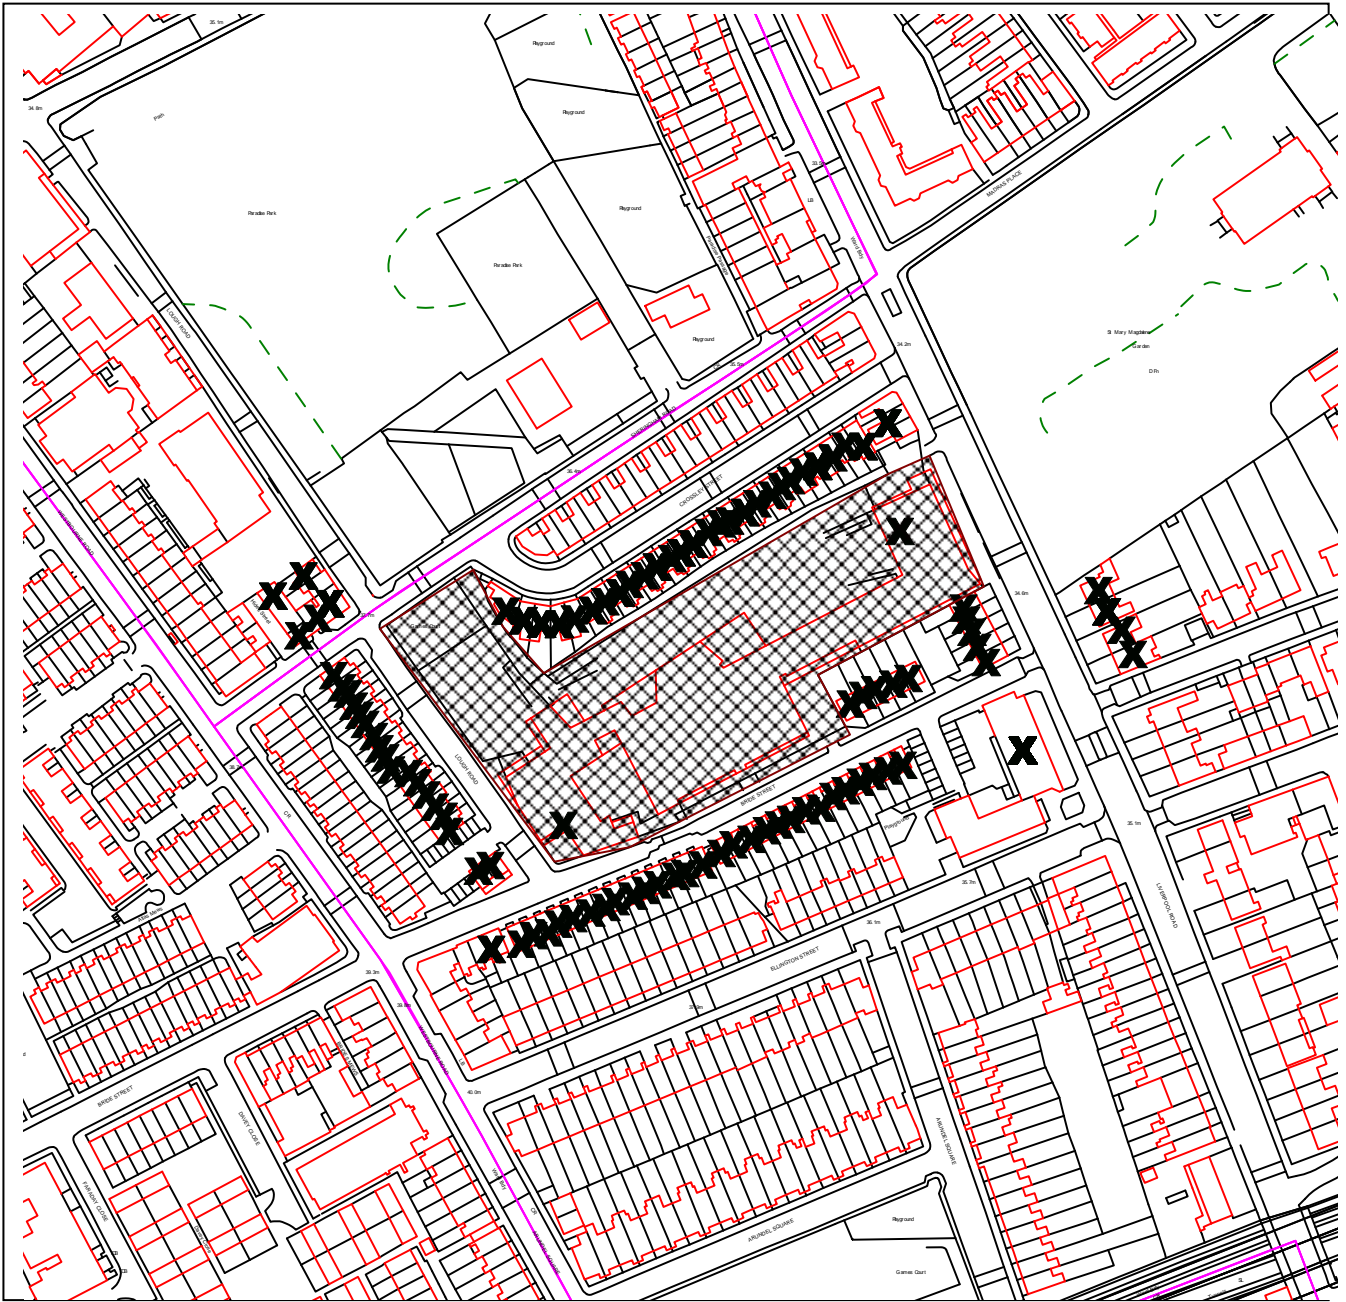

ISLINGTON

DEVELOPMENT MANAGEMENT

PLANNING APPLICATION REF NO: P2014/2731/FUL

LOCATION: ST. MARY MAGDALENE ACADEMY , 475 LIVERPOOL ROAD LONDON, N7 8PG

SCALE: 1:2500

This map is reproduced from Ordnance Survey material with the permission of Ordnance Survey on behalf of the Controller of Her Majesty's Stationery Office © Crown copyright. Unauthorised reproduction infringes Crown copyright and may lead to prosecution or civil proceedings.
Islington Council, LA086452