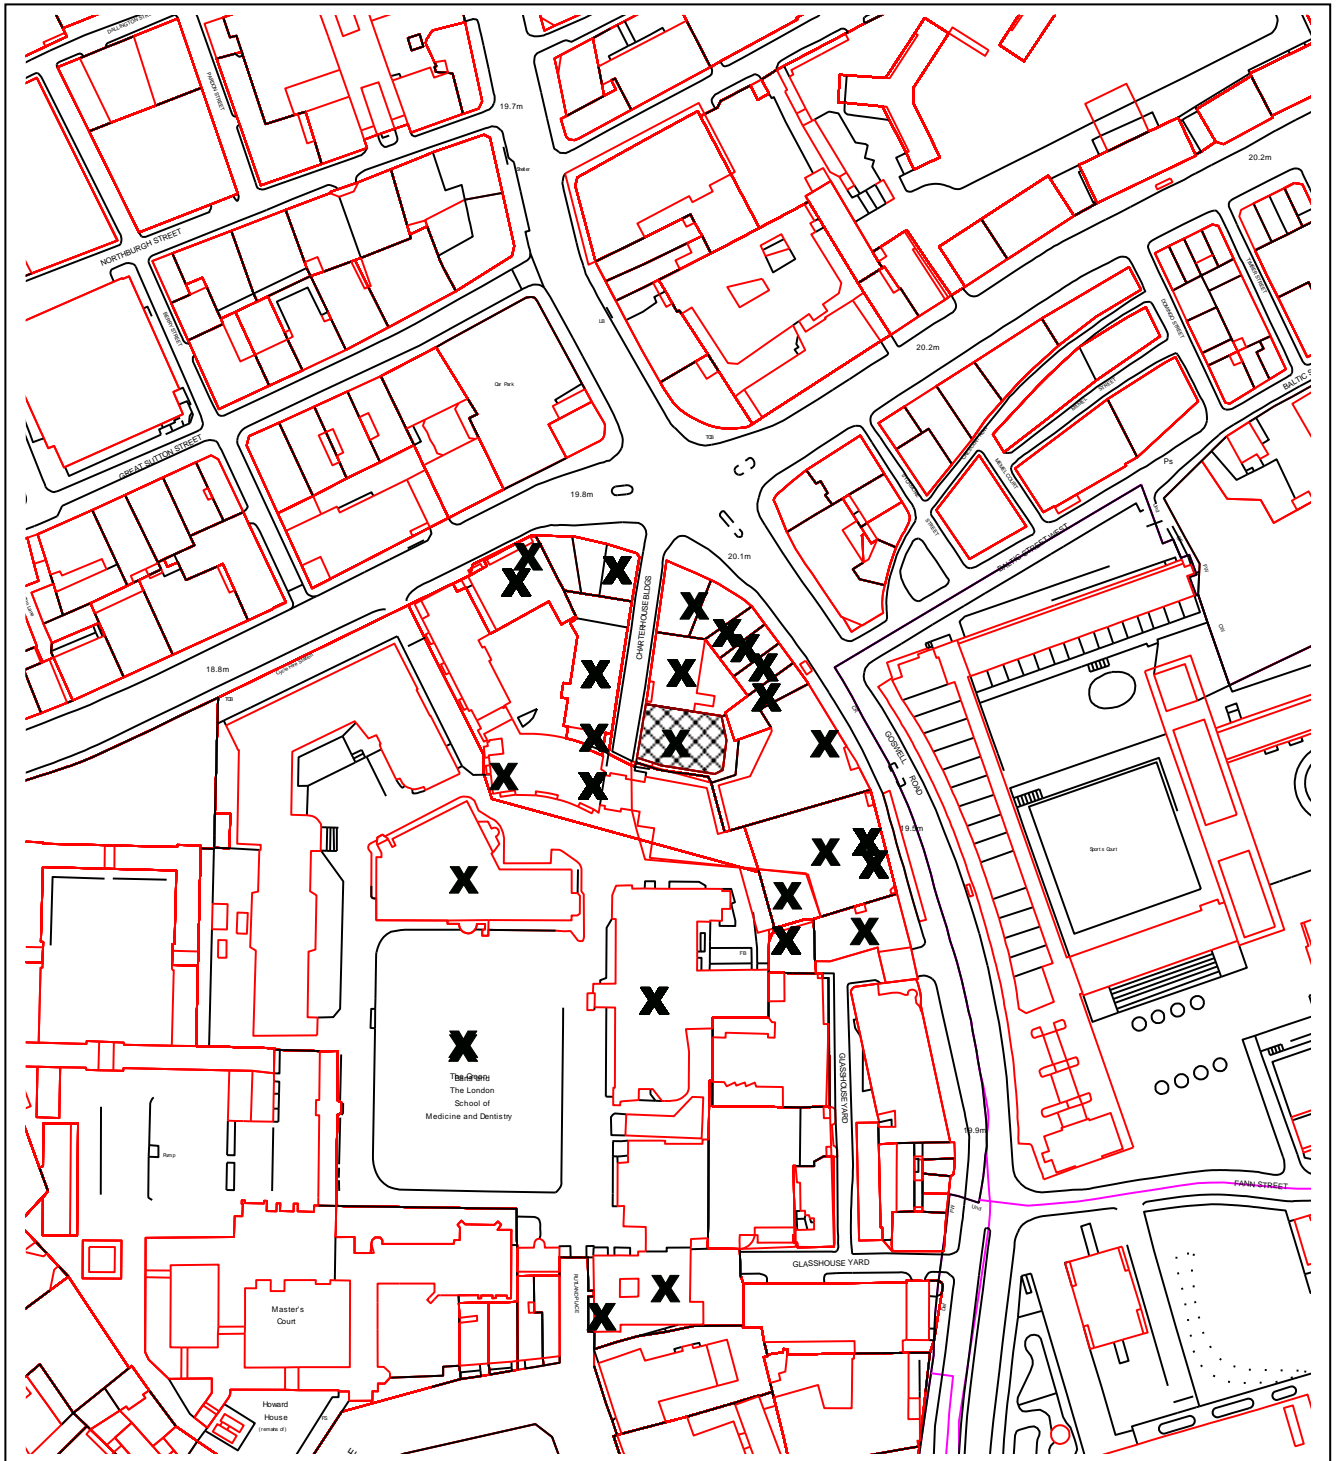

Islington SE GIS Print Template

This material has been reproduced from Ordnance Survey digital map data with the permission of the controller of Her Majesty's Stationery Office, © Crown Copyright.
P2021/1386/FUL