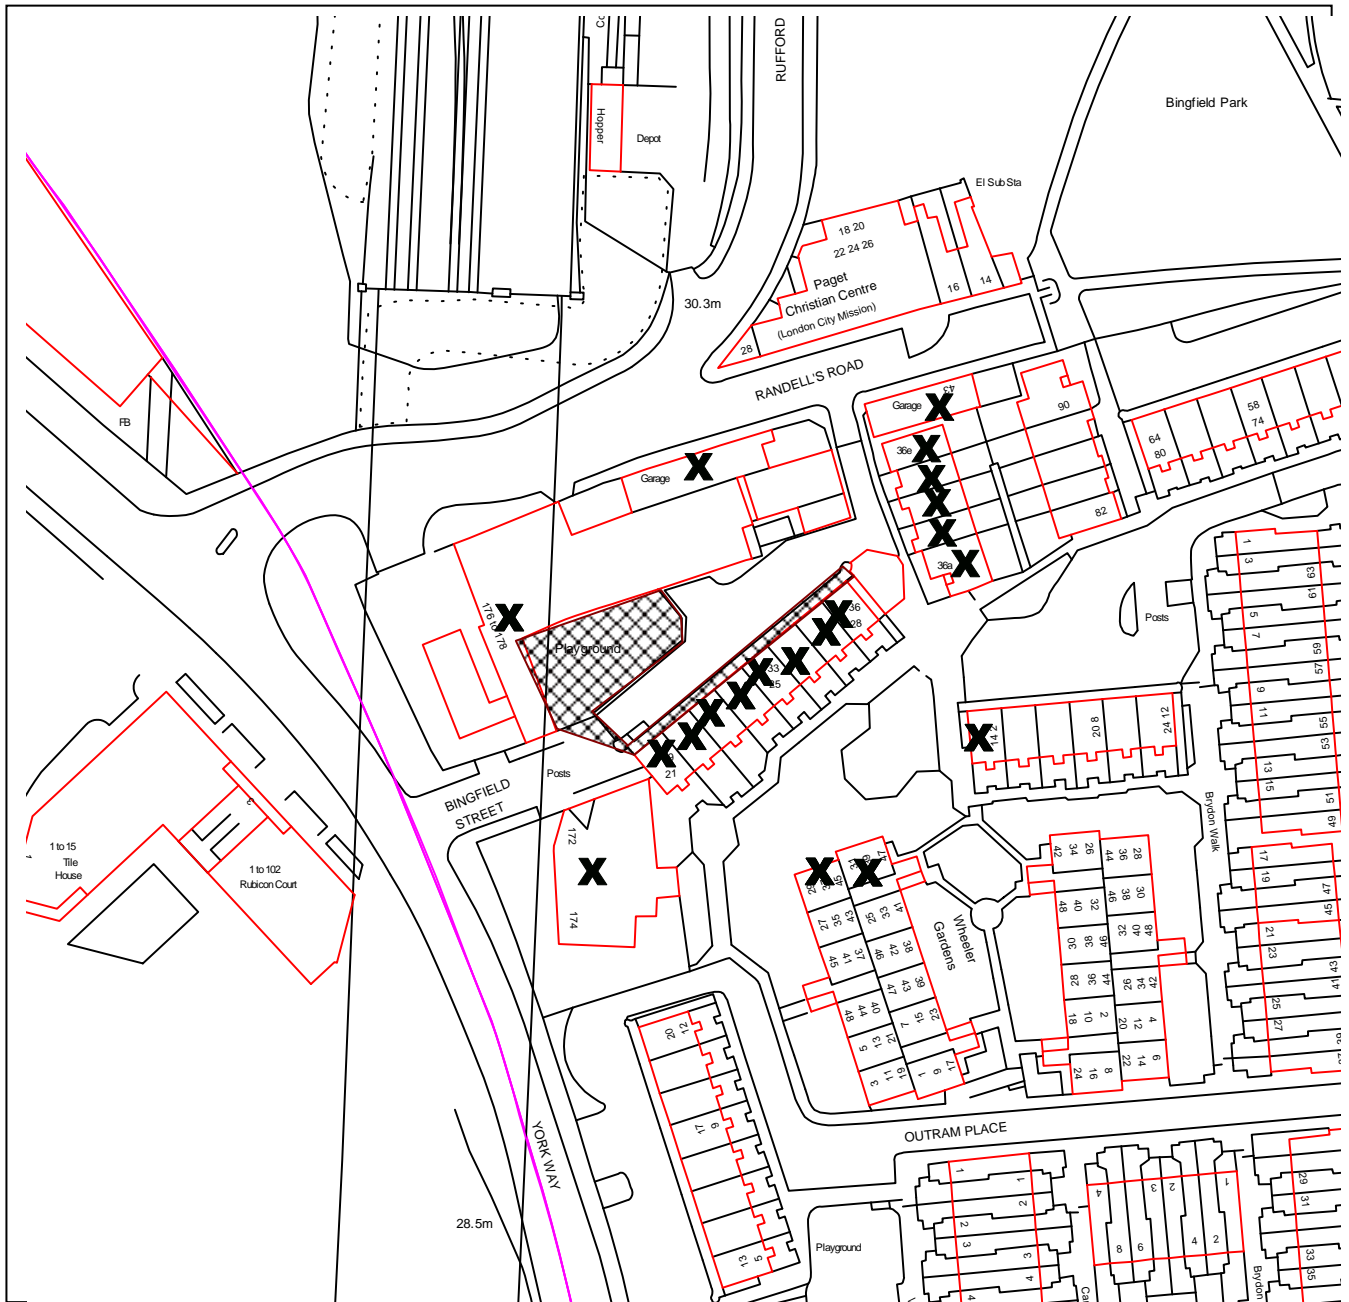

ISLINGTON

DEVELOPMENT MANAGEMENT

PLANNING APPLICATION REF NO: P2014/4049/FUL

LOCATION: 21-36 OUTRAM PLACE AND PLAYGROUND AT REAR,
LONDON N1 0UX

SCALE: 1:1250

This map is reproduced from Ordnance Survey material with the permission of Ordnance Survey on behalf of the Controller of Her Majesty's Stationery Office © Crown copyright. Unauthorised reproduction infringes Crown copyright and may lead to prosecution or civil proceedings.
Islington Council, LA086452