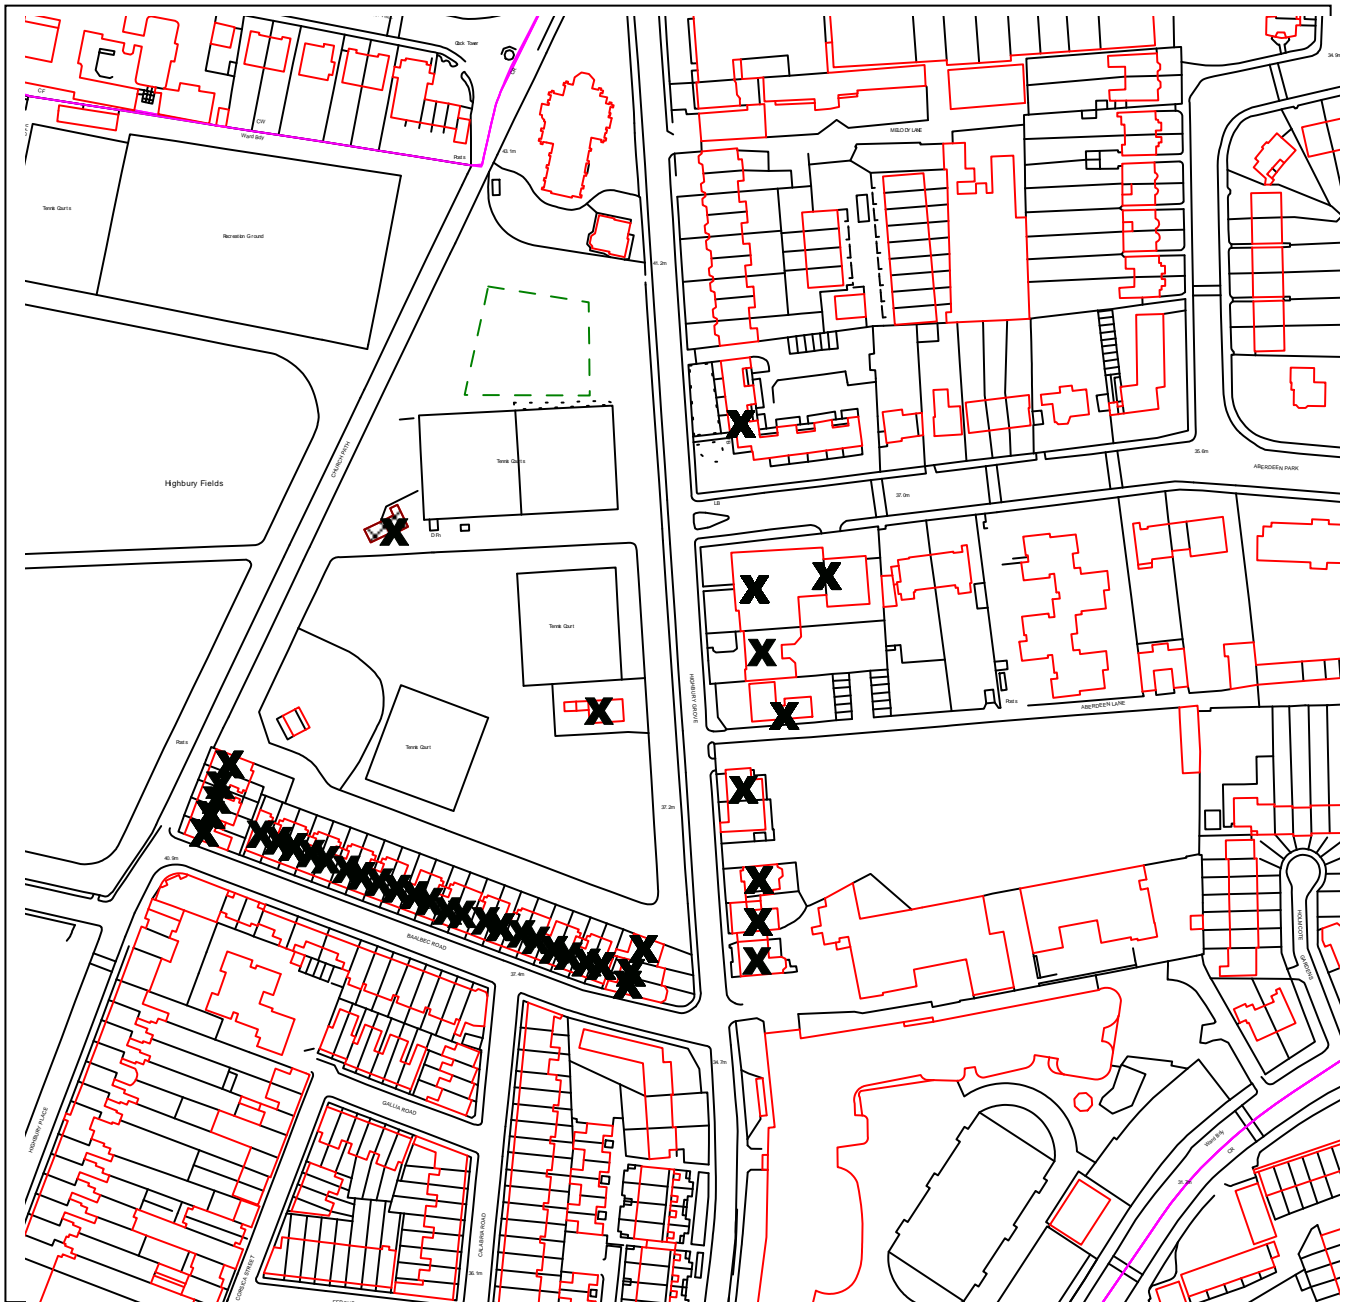

ISLINGTON

DEVELOPMENT MANAGEMENT

PLANNING APPLICATION REF NO: P2014/3720/FUL

LOCATION: Highbury Fields Tennis Courts Church Path,
LONDON N5 1QN

SCALE: 1:2500

This map is reproduced from Ordnance Survey material with the permission of Ordnance Survey on behalf of the Controller of Her Majesty's Stationery Office © Crown copyright. Unauthorised reproduction infringes Crown copyright and may lead to prosecution or civil proceedings.
Islington Council, LA086452