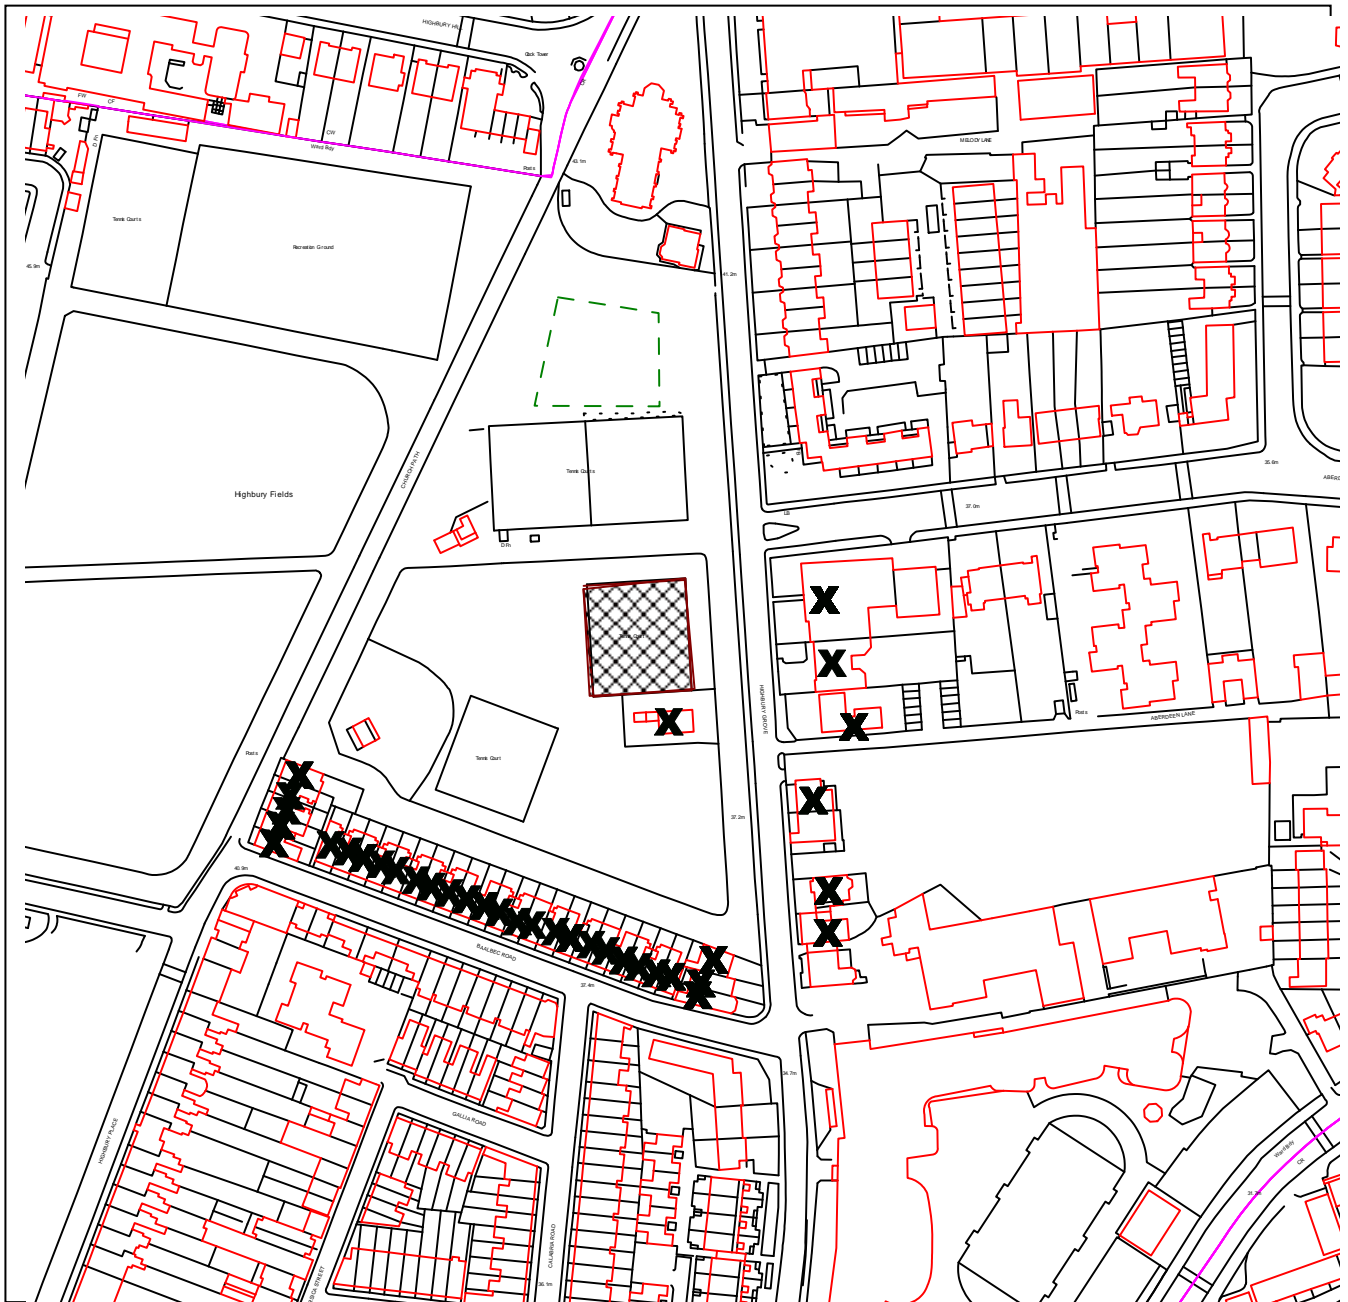

ISLINGTON

DEVELOPMENT MANAGEMENT

PLANNING APPLICATION REF NO: P2014/3719/FUL

LOCATION: Highbury Fields Tennis Courts, Church Path
LONDON N5

SCALE: 1:2500

This map is reproduced from Ordnance Survey material with the permission of Ordnance Survey on behalf of the Controller of Her Majesty's Stationery Office © Crown copyright. Unauthorised reproduction infringes Crown copyright and may lead to prosecution or civil proceedings.
Islington Council, LA086452