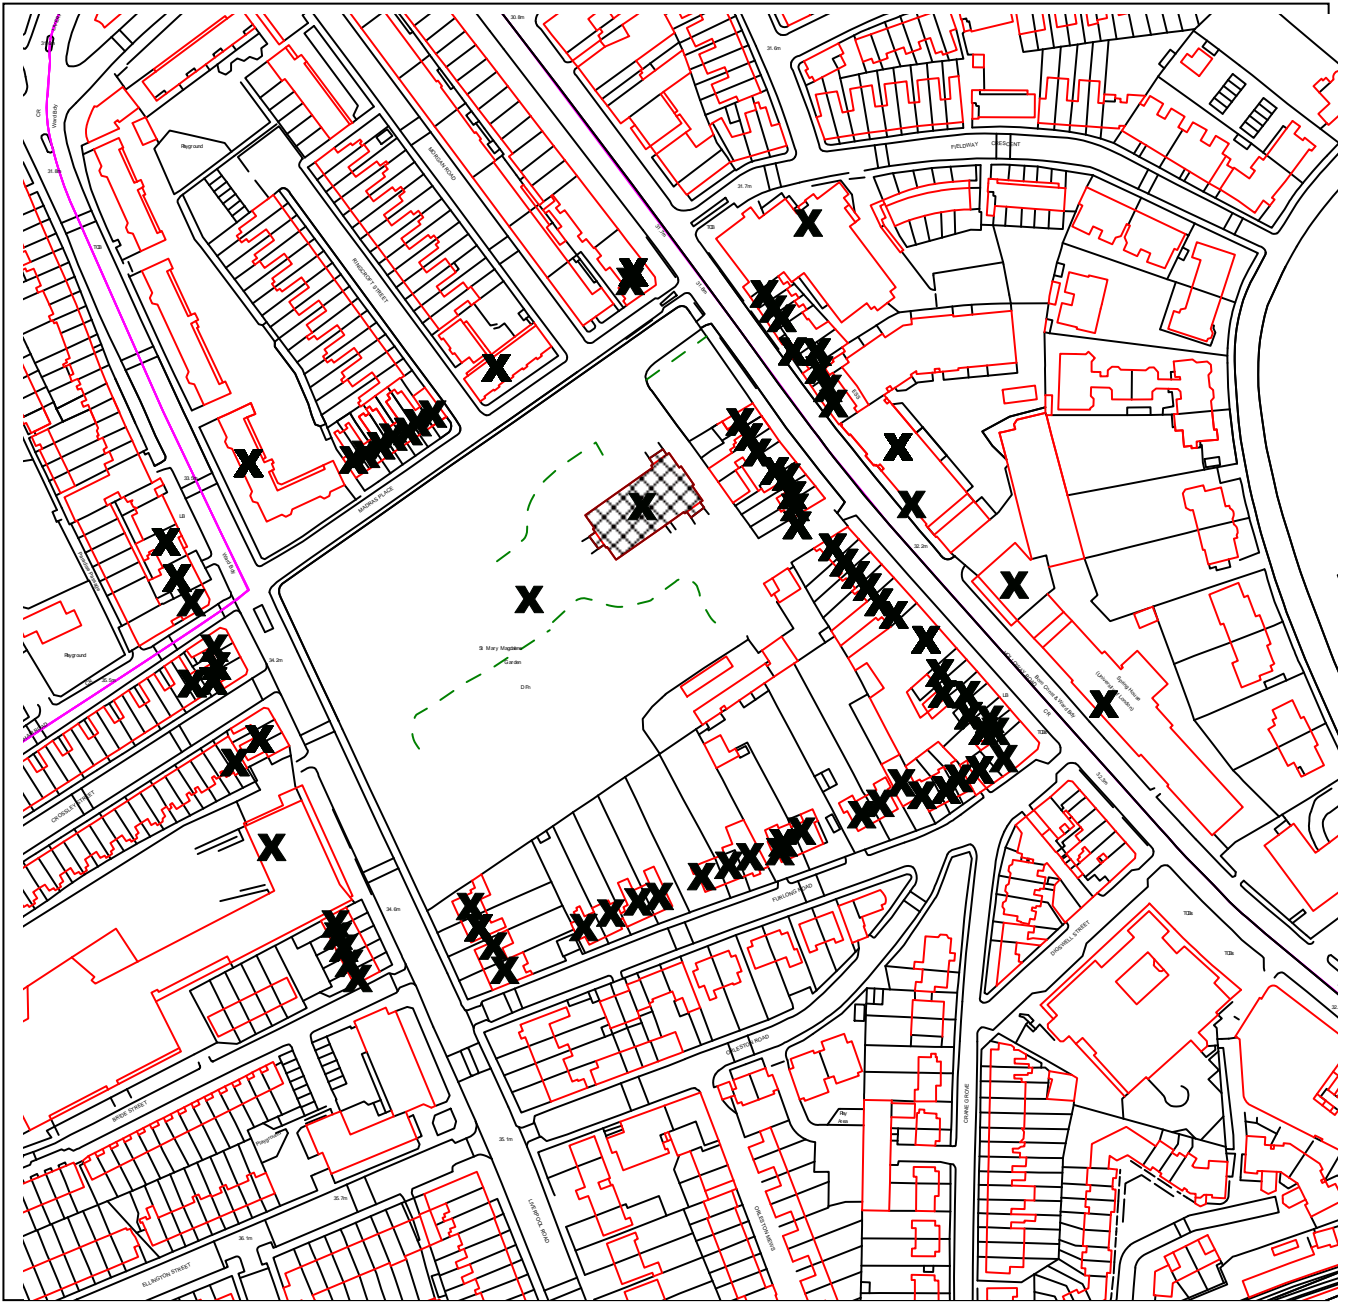

ISLINGTON

DEVELOPMENT MANAGEMENT

PLANNING APPLICATION REF NO: P2014/3112/FUL

LOCATION: ST MARY MAGDALENE CHURCH, FORMER
CORONER'S COURT/PARKS DEPOT, HOLLOWAY ROAD,
ISLINGTON, LONDON, N7 8LT

This map is reproduced from Ordnance Survey material with the permission of Ordnance Survey on behalf of the Controller of Her Majesty's Stationery Office © Crown copyright. Unauthorised reproduction infringes Crown copyright and may lead to prosecution or civil proceedings.
Islington Council, LA086452

ISLINGTON

SCALE: 1:2500