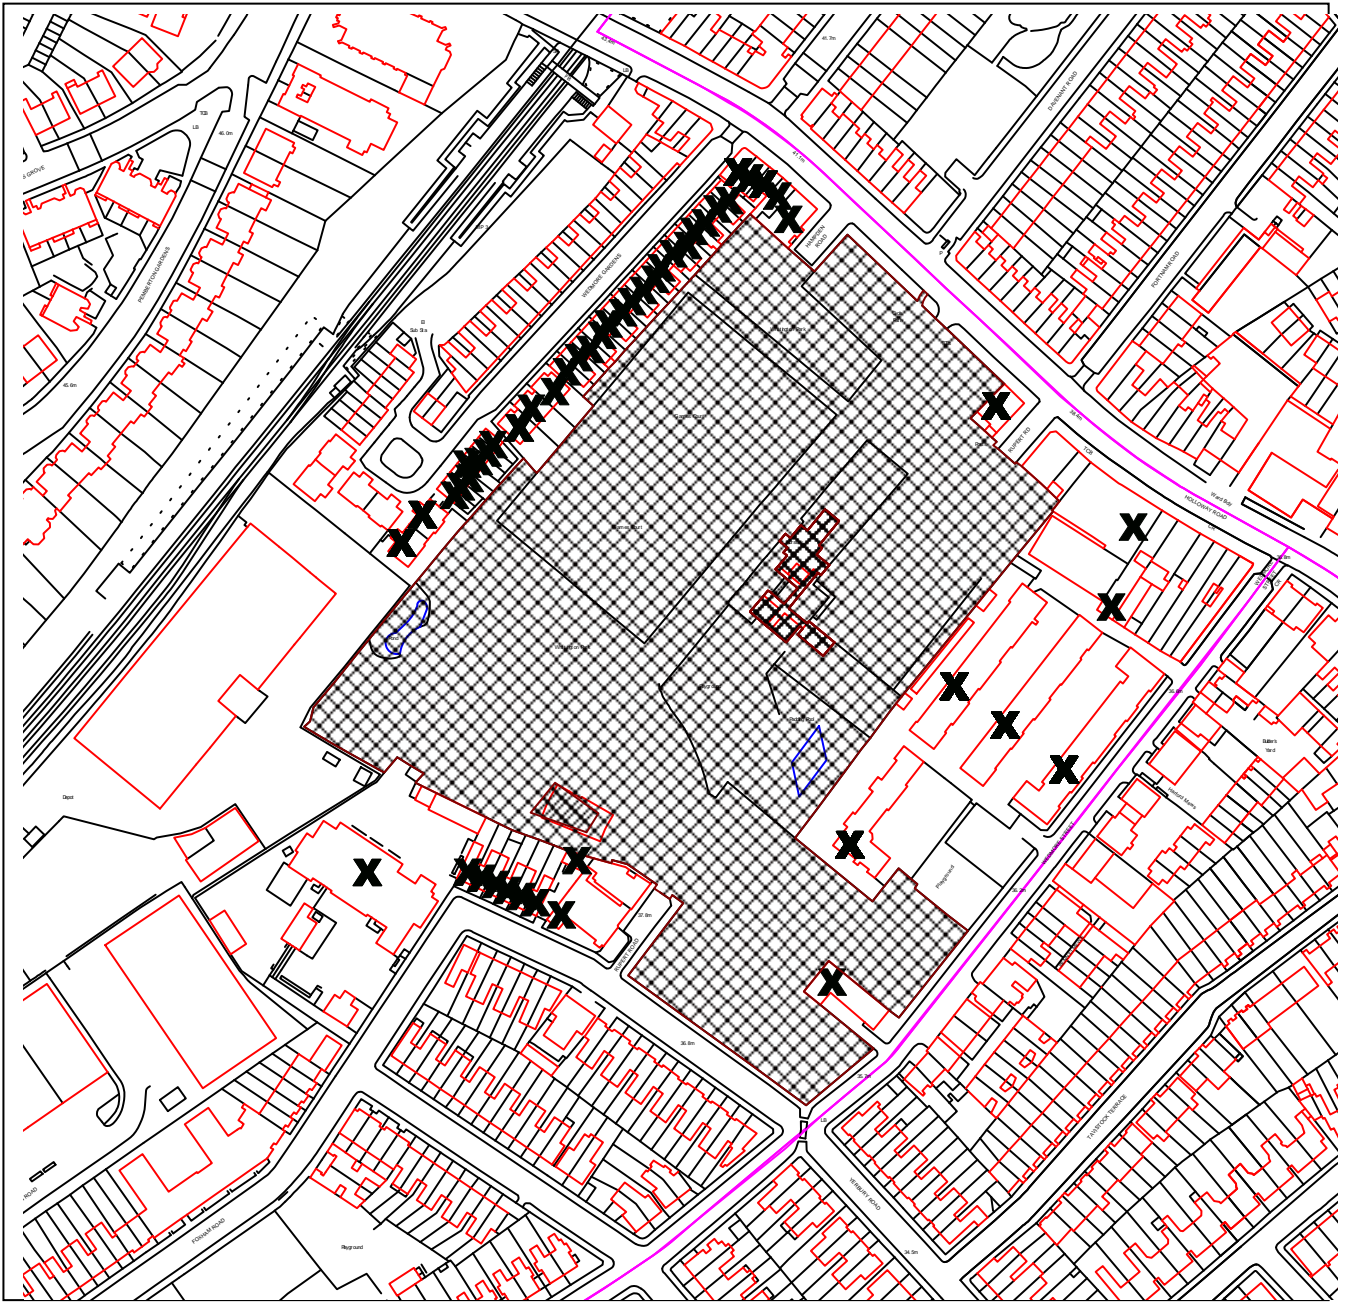

## DEVELOPMENT MANAGEMENT

PLANNING APPLICATION REF NO: P2014/3121/FUL

LOCATION: WHITTINGTON PARK FOOTBALL PITCH, HOLLOWAY ROAD, LONDON, N19

SCALE: 1:2606

This map is reproduced from Ordnance Survey material with the permission of Ordnance Survey on behalf of the Controller of Her Majesty's Stationery Office © Crown copyright. Unauthorised reproduction infringes Crown copyright and may lead to prosecution or civil proceedings.  
Islington Council, LA086452