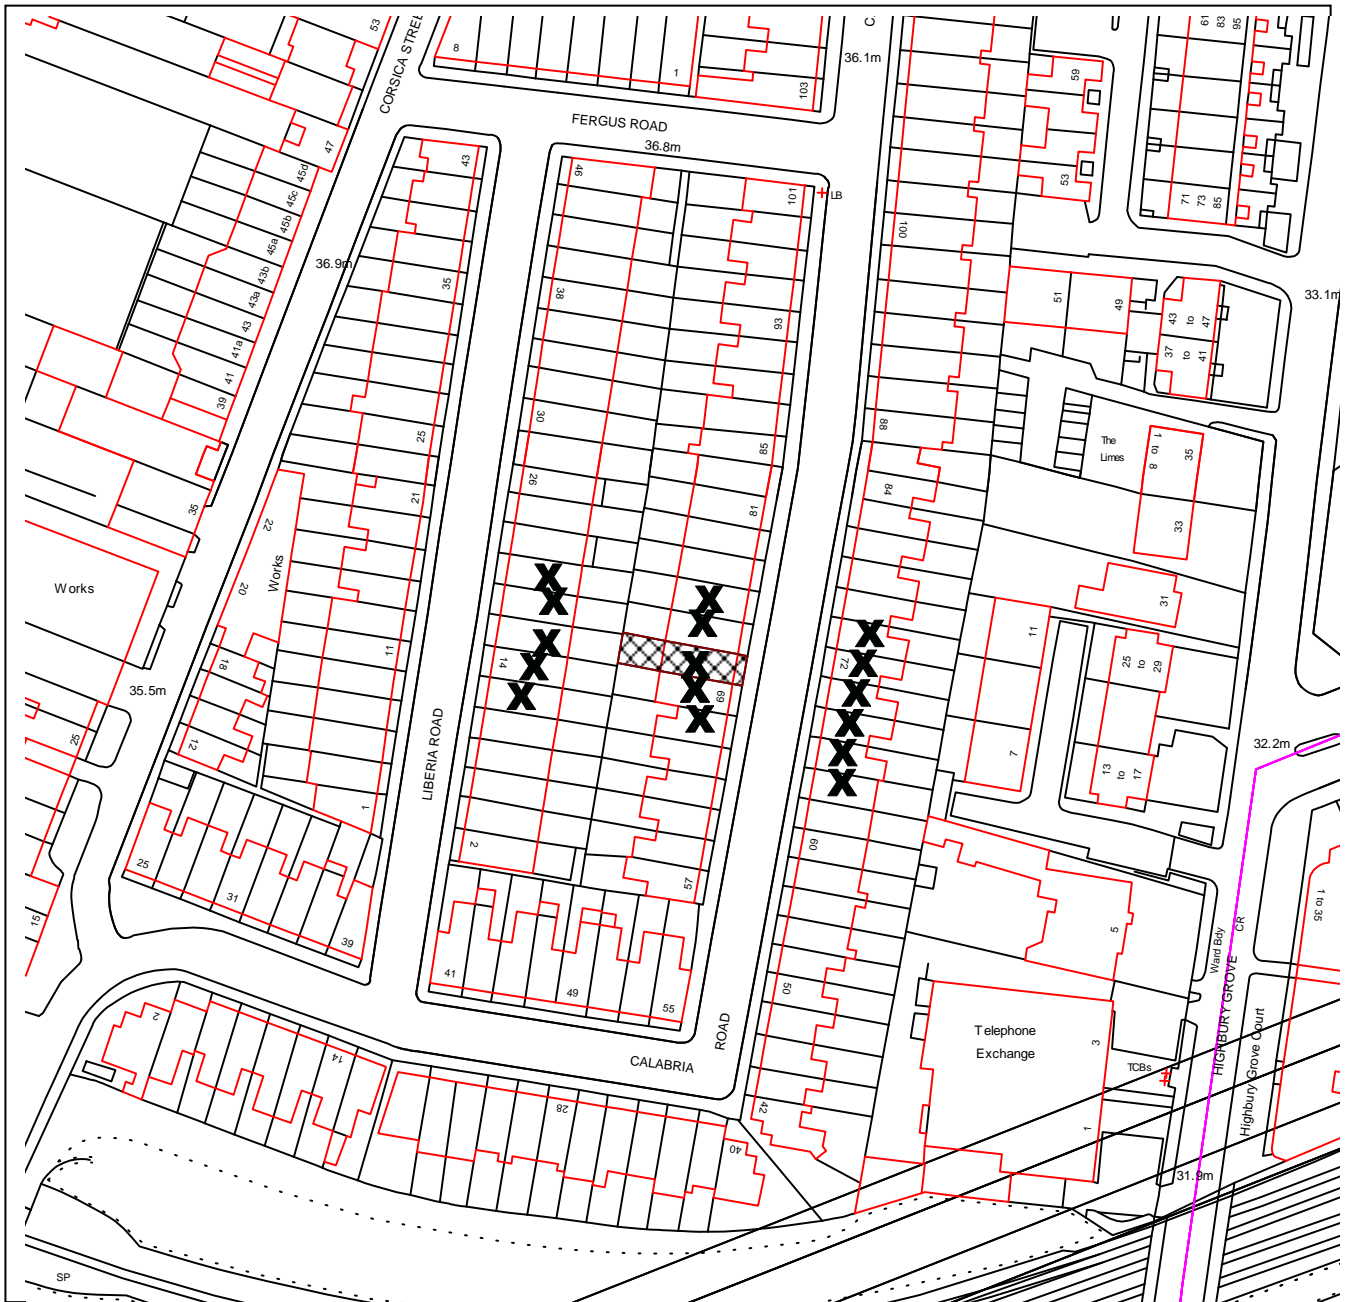

# ISLINGTON

## DEVELOPMENT MANAGEMENT

PLANNING APPLICATION REF NO: P2014/4400/FUL

LOCATION: 71 CALABRIA ROAD, LONDON, N5 1HX

SCALE: 1:1250

This map is reproduced from Ordnance Survey material with the permission of Ordnance Survey on behalf of the Controller of Her Majesty's Stationery Office © Crown copyright. Unauthorised reproduction infringes Crown copyright and may lead to prosecution or civil proceedings.  
Islington Council, LA086452