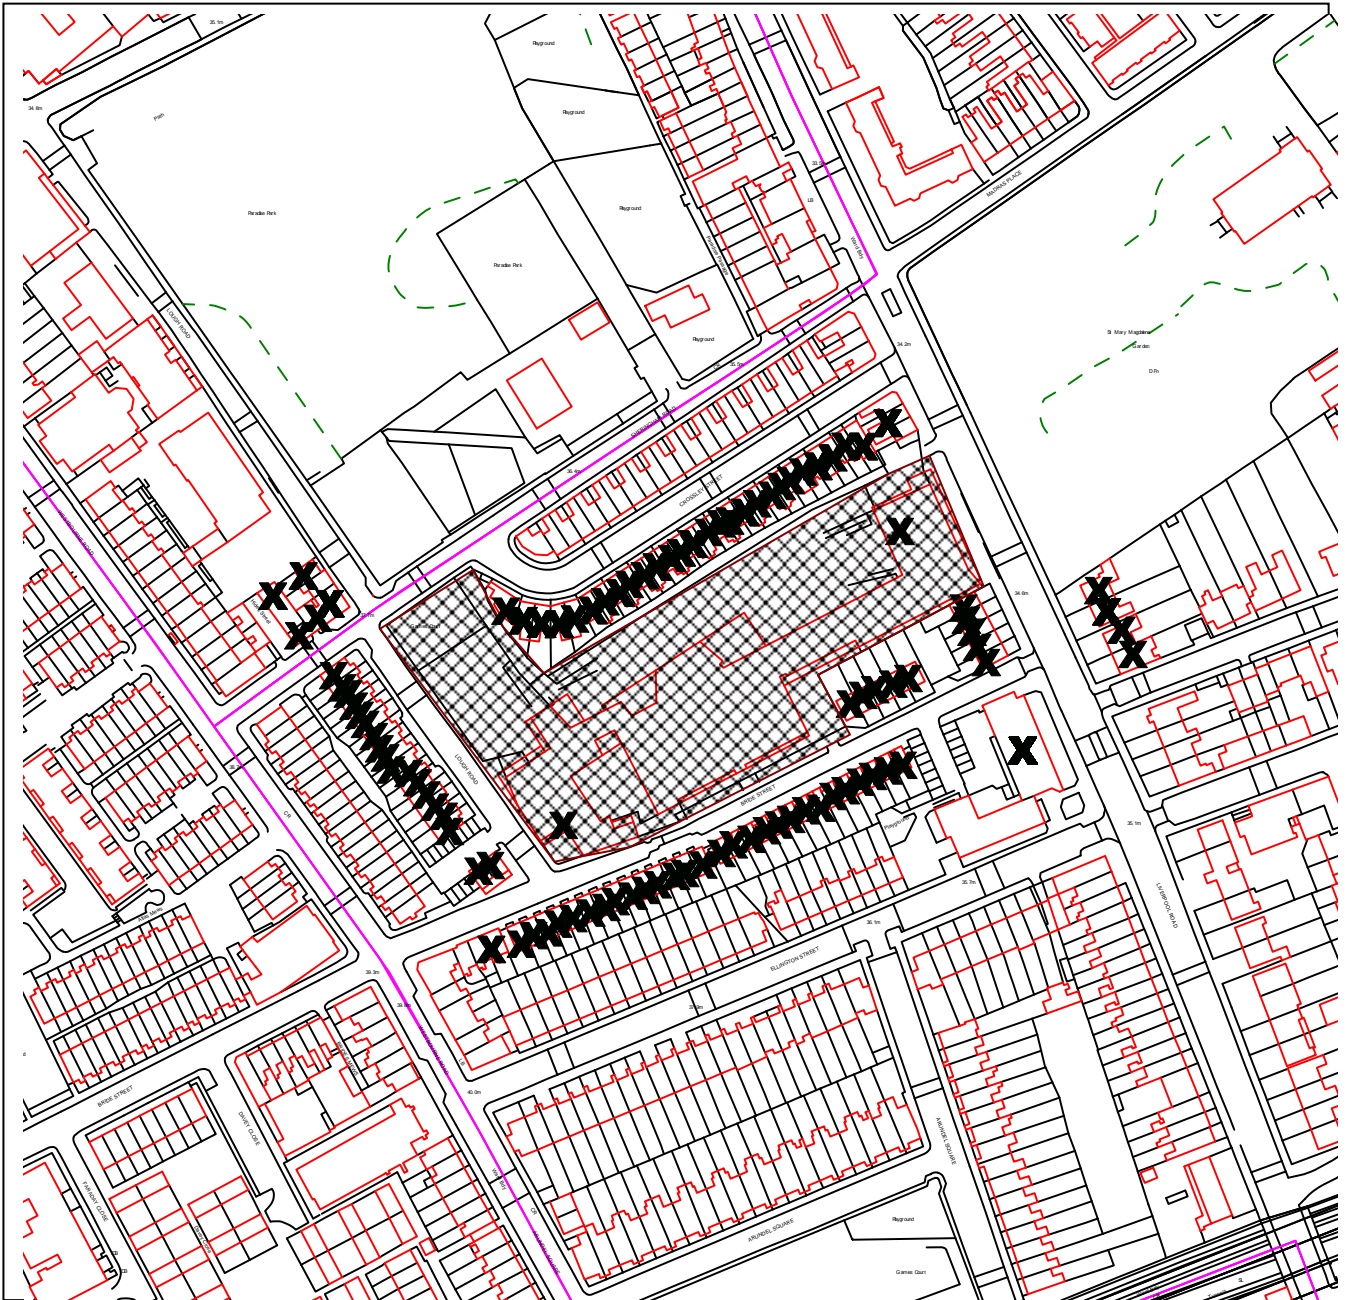

ISLINGTON

DEVELOPMENT MANAGEMENT

PLANNING APPLICATION REF NO: P2014/2731/FUL

LOCATION: ST. MARY MAGDALENE ACADEMY , 475 LIVERPOOL ROAD LONDON, N7 8PG

SCALE: 1:2500

This map is reproduced from Ordnance Survey material with the permission of Ordnance Survey on behalf of the Controller of Her Majesty's Stationery Office © Crown copyright. Unauthorised reproduction infringes Crown copyright and may lead to prosecution or civil proceedings.
Islington Council, LA086452