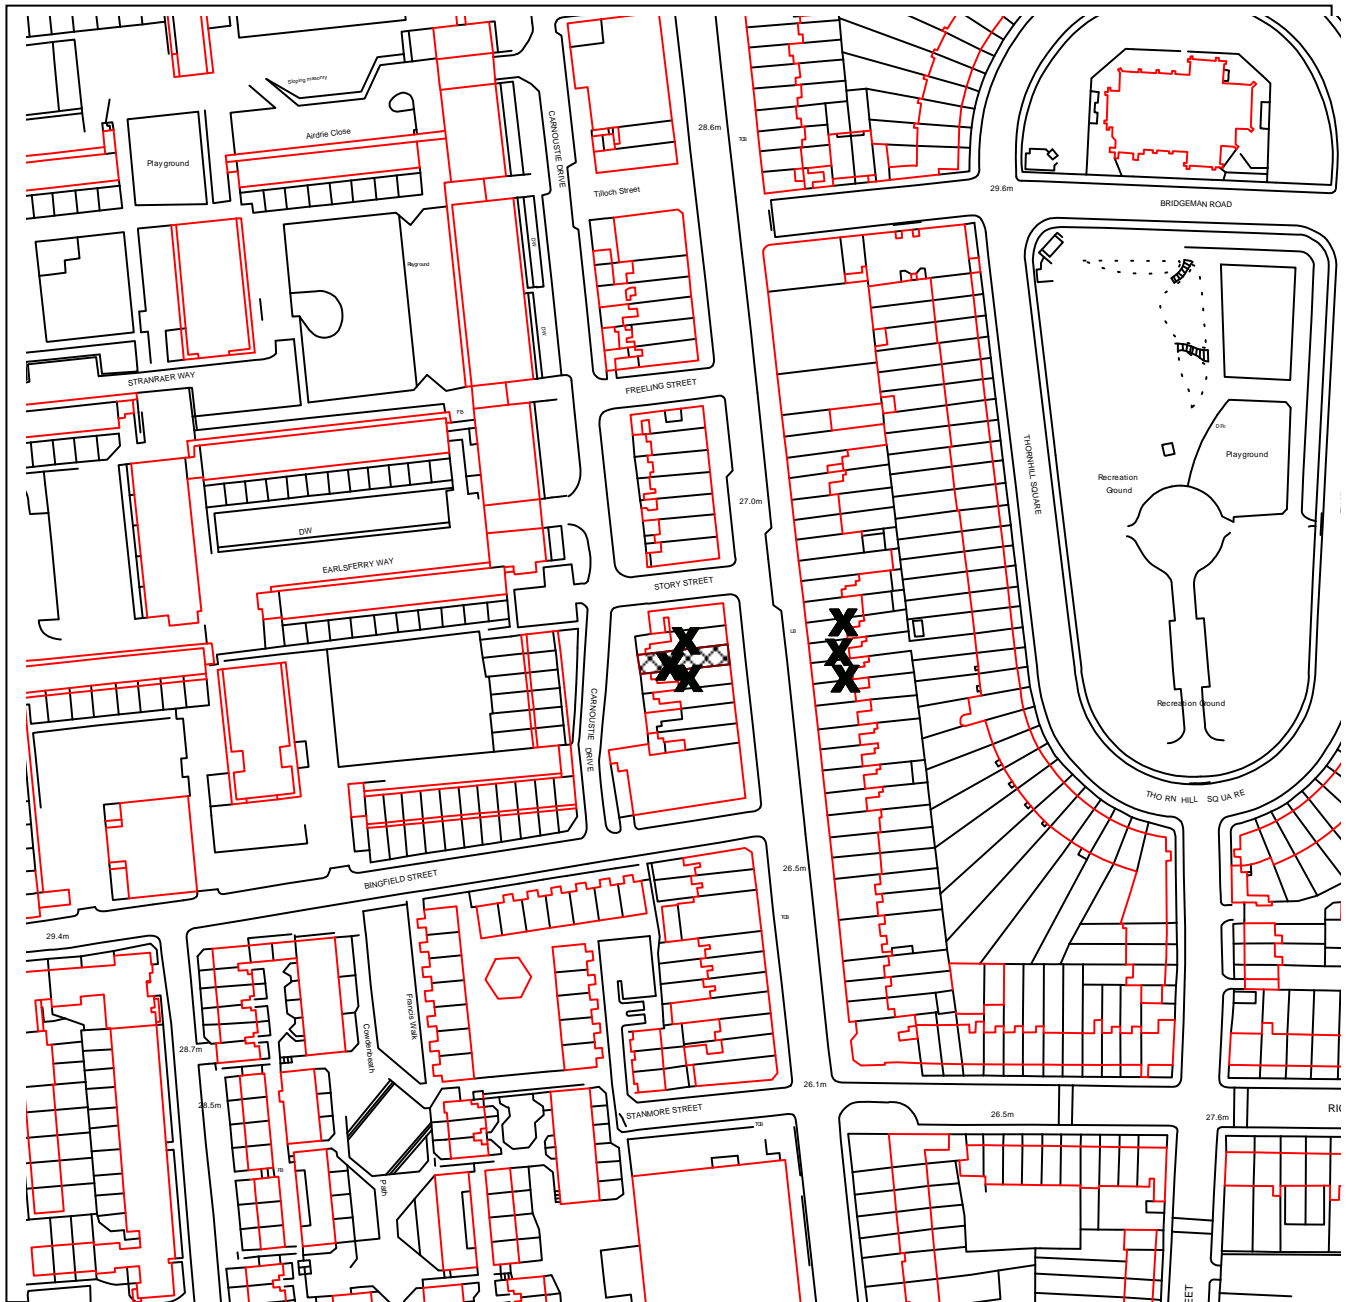

ISLINGTON

DEVELOPMENT MANAGEMENT

PLANNING APPLICATION REF NO: P2014/3033/FUL

LOCATION: SECOND FLOOR FLAT 267 CALEDONIAN ROAD,
LONDON N1 1EE

SCALE: 1:2000

This map is reproduced from Ordnance Survey material with the permission of Ordnance Survey on behalf of the Controller of Her Majesty's Stationery Office © Crown copyright. Unauthorised reproduction infringes Crown copyright and may lead to prosecution or civil proceedings.
Islington Council, LA086452