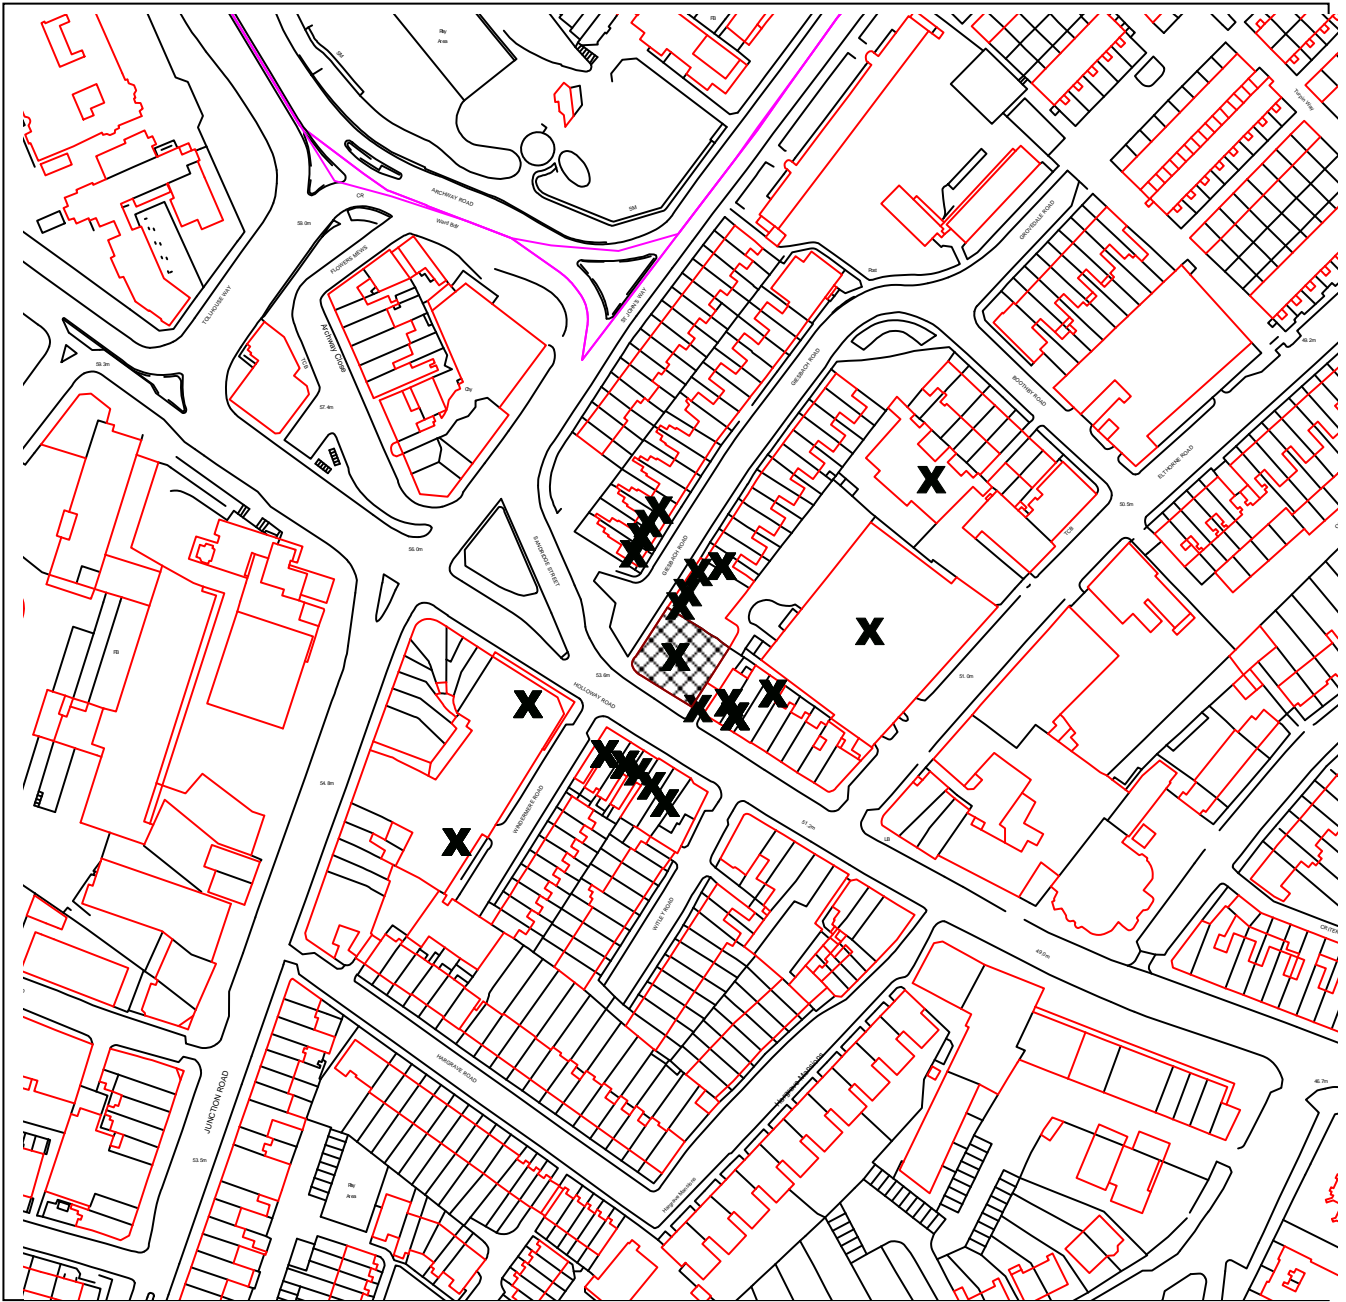

ISLINGTON

DEVELOPMENT MANAGEMENT

PLANNING APPLICATION REF NO: P2014/3815/FUL

LOCATION: 798 - 804 HOLLOWAY ROAD, LONDON N19 3JH

SCALE: 1:2200

This map is reproduced from Ordnance Survey material with the permission of Ordnance Survey on behalf of the Controller of Her Majesty's Stationery Office © Crown copyright. Unauthorised reproduction infringes Crown copyright and may lead to prosecution or civil proceedings.
Islington Council, LA086452