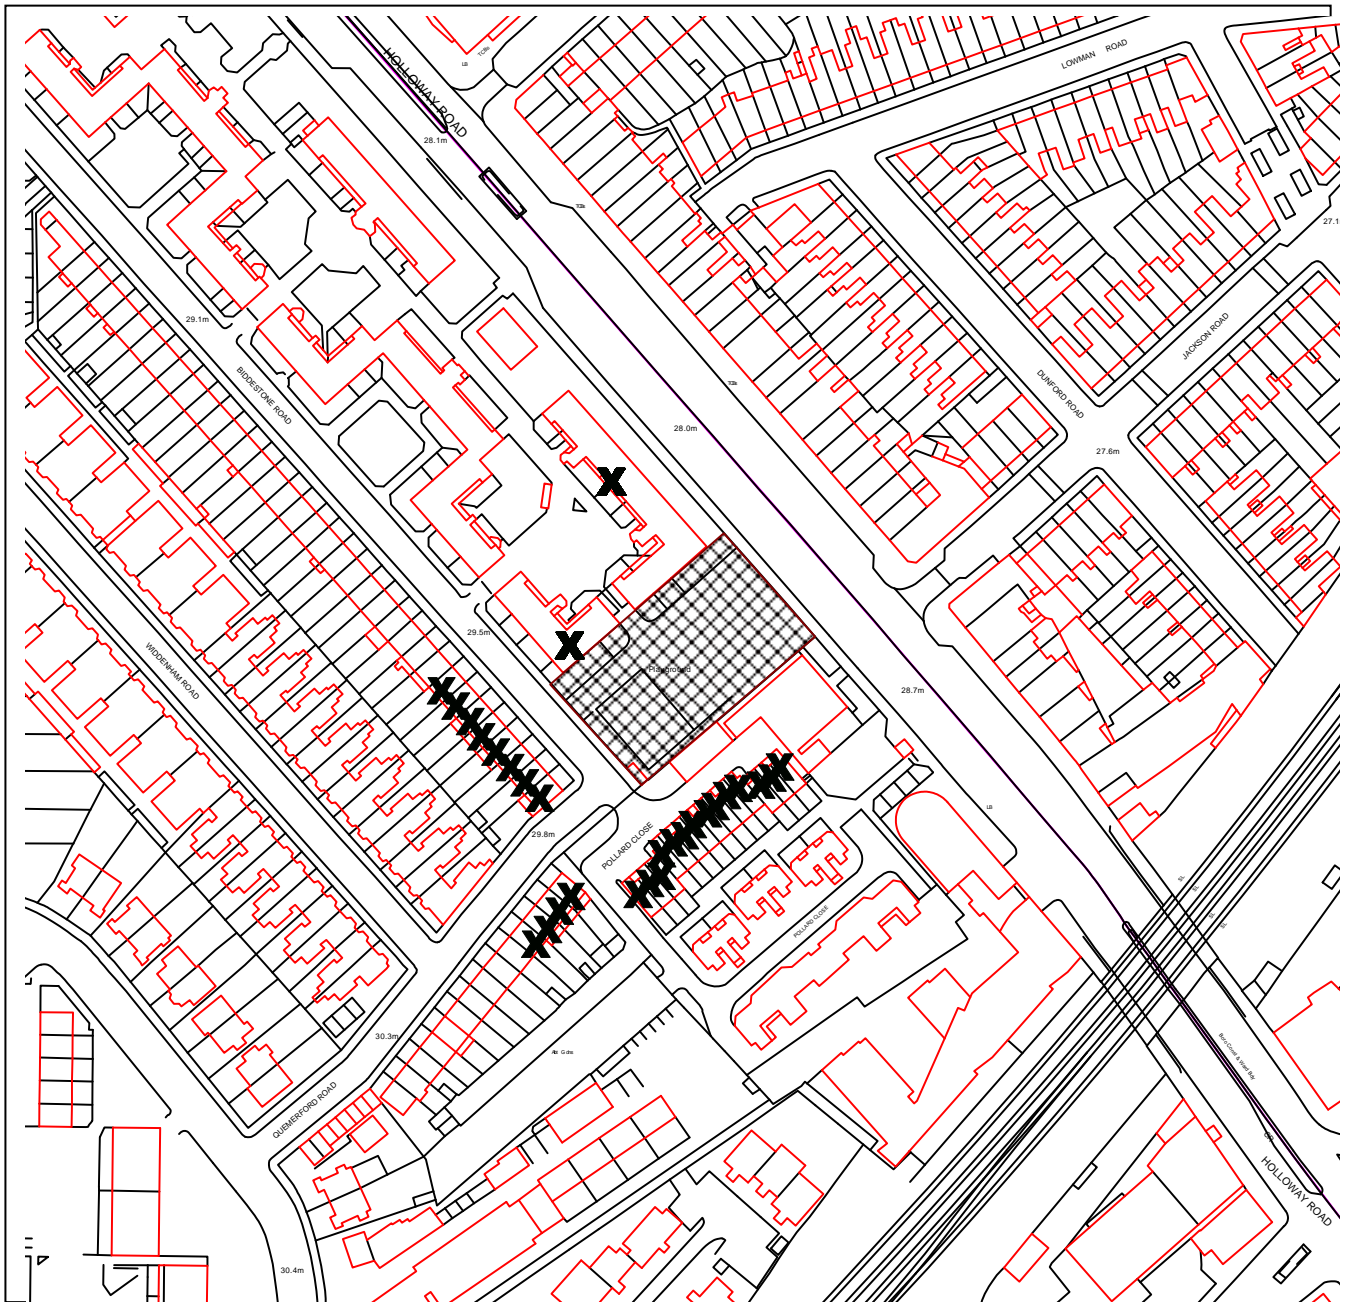

ISLINGTON

DEVELOPMENT MANAGEMENT

PLANNING APPLICATION REF NO: P2014/1474/FUL

LOCATION: BIDDESTONE ROAD OPEN SPACE, BIDDESTONE ROAD N7

SCALE: 1:2000

This map is reproduced from Ordnance Survey material with the permission of Ordnance Survey on behalf of the Controller of Her Majesty's Stationery Office © Crown copyright. Unauthorised reproduction infringes Crown copyright and may lead to prosecution or civil proceedings.
Islington Council, LA086452