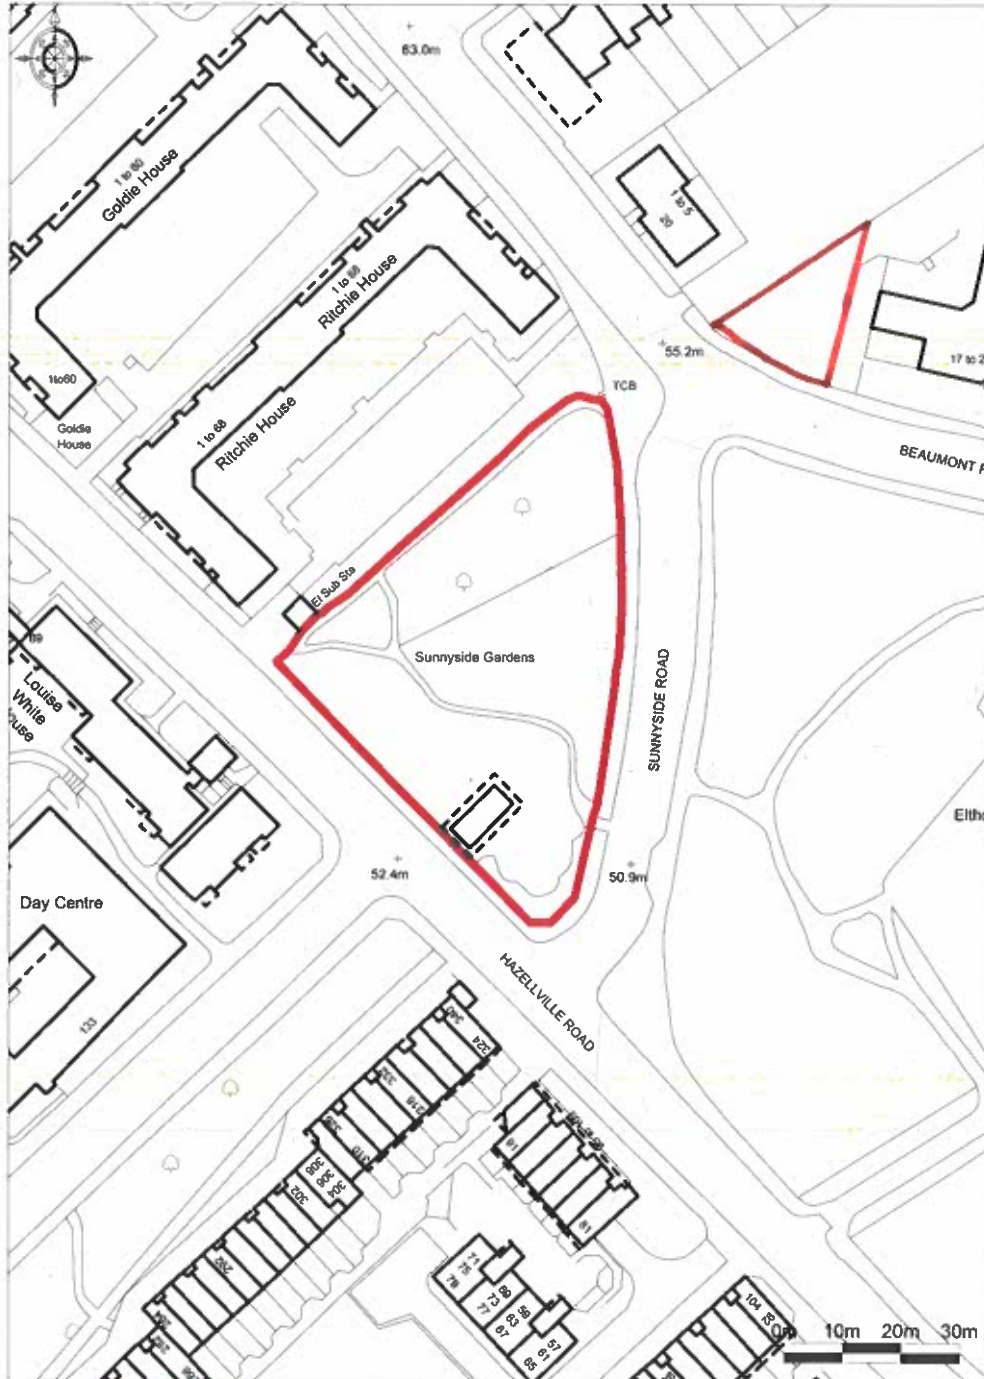

Sunnyside Garden
London
N19

© Crown Copyright 2009. All rights reserved. Licence number 100020449. Plotted Scale - 1:1250

*This plan is published for convenience of identification.
Any site boundaries shown are indicative only and
should be checked against title deeds.*