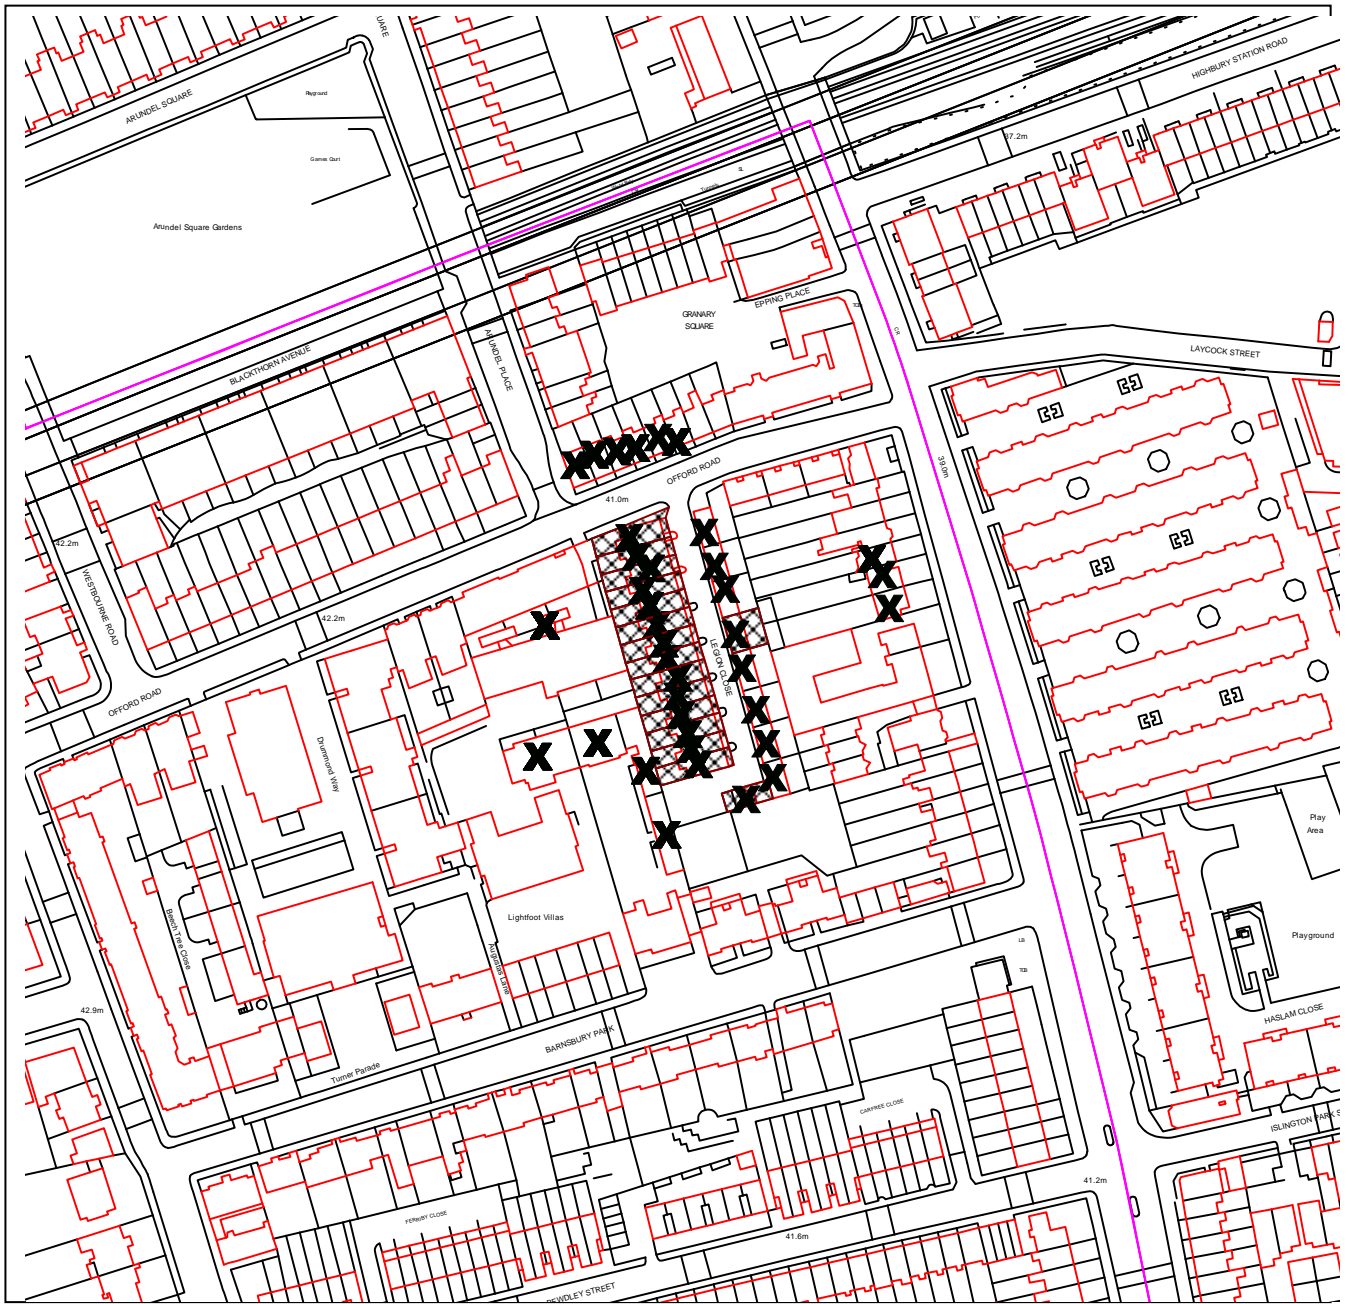

ISLINGTON

DEVELOPMENT MANAGEMENT

PLANNING APPLICATION REF NO: P2014/3189/FUL

LOCATION: NOS. 4, 9, 10-37 LEGION CLOSE, LONDON, N1 1PJ

SCALE: 1:2000

This map is reproduced from Ordnance Survey material with the permission of Ordnance Survey on behalf of the Controller of Her Majesty's Stationery Office © Crown copyright. Unauthorised reproduction infringes Crown copyright and may lead to prosecution or civil proceedings.
Islington Council, LA086452