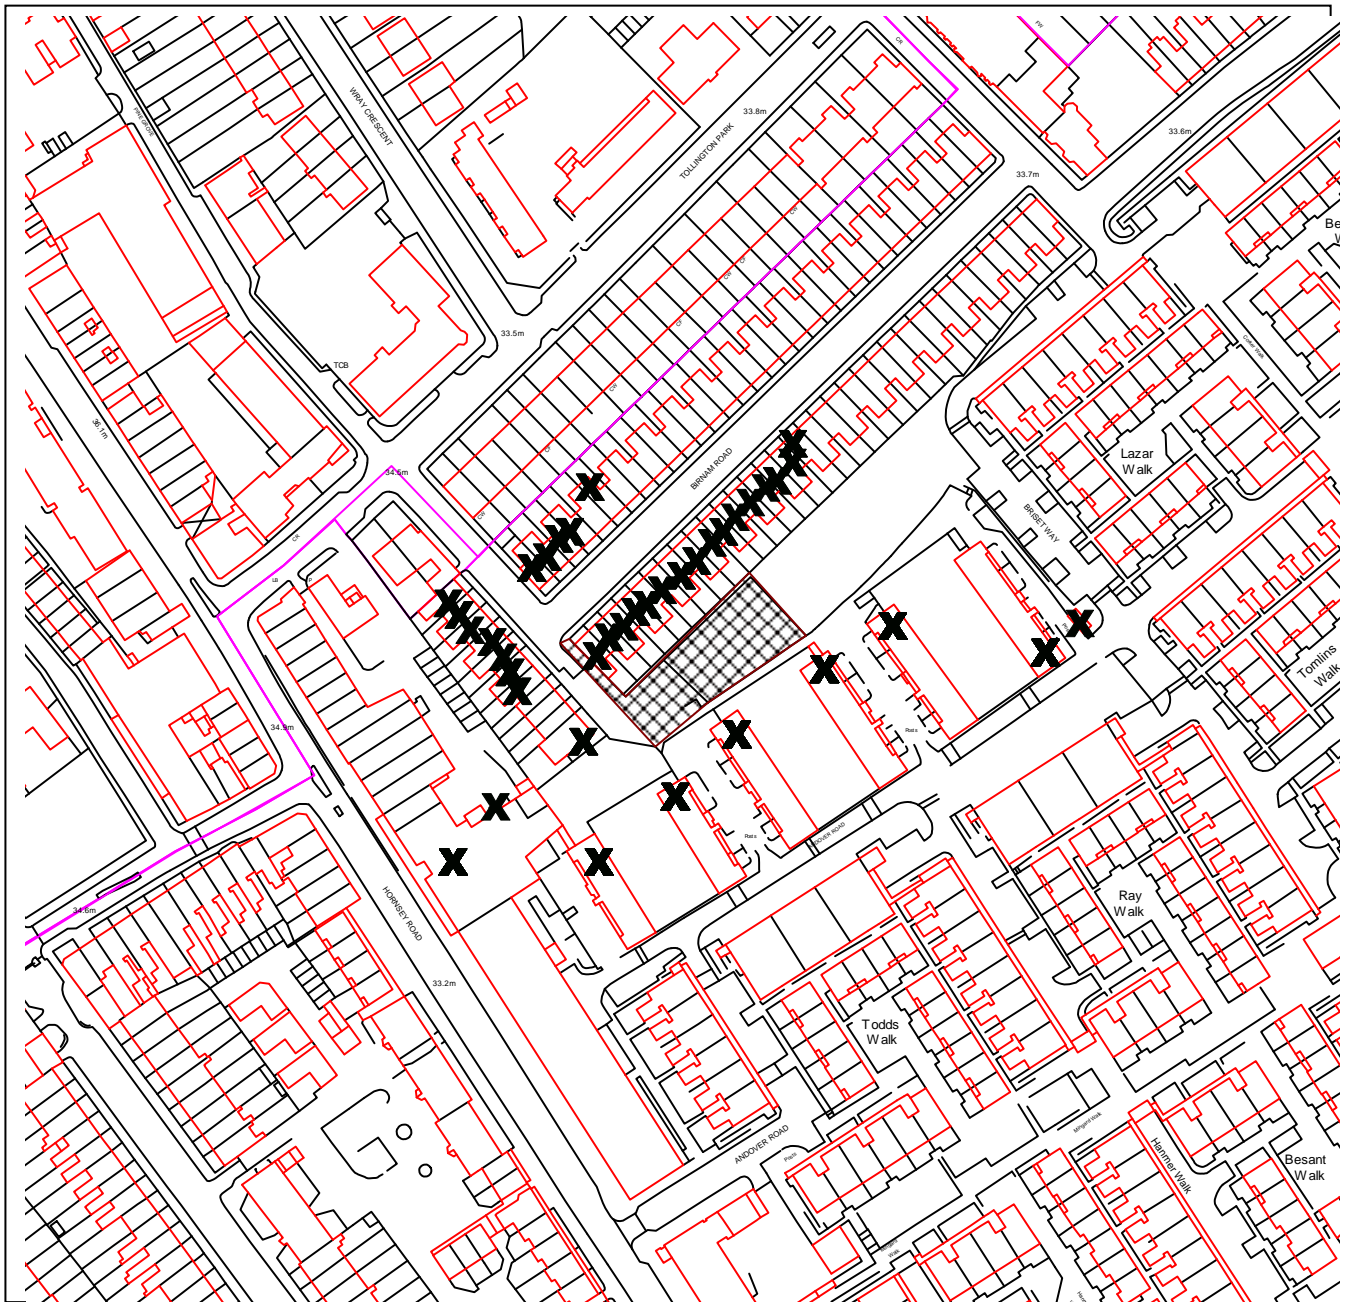

ISLINGTON

DEVELOPMENT MANAGEMENT

PLANNING APPLICATION REF NO: P2014/4873/FUL

LOCATION: MULTI USE GAMES AREA TO THE NORTH OF CHARD HOUSE AND METHLEY HOUSE, ANDOVER ESTATE, LONDON, N4

SCALE: 1:2000

This map is reproduced from Ordnance Survey material with the permission of Ordnance Survey on behalf of the Controller of Her Majesty's Stationery Office © Crown copyright. Unauthorised reproduction infringes Crown copyright and may lead to prosecution or civil proceedings. Islington Council, LA086452