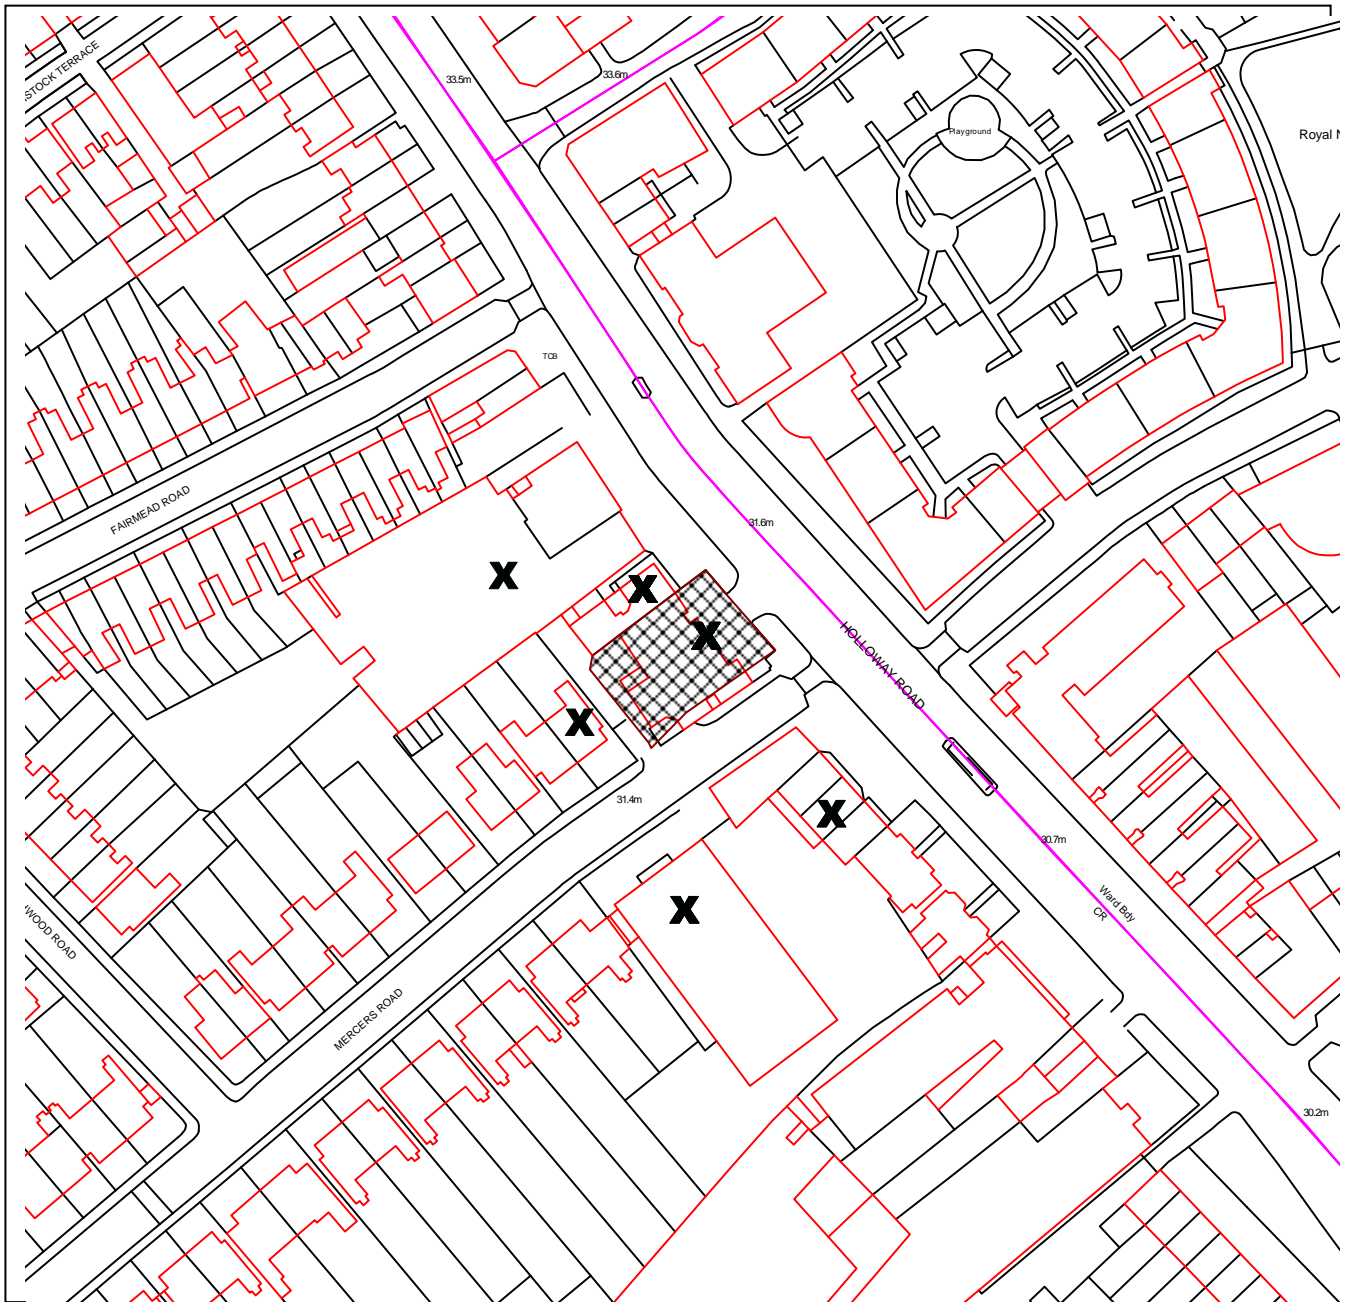

ISLINGTON

DEVELOPMENT MANAGEMENT

PLANNING APPLICATION REF NO: P2014/0275/S73

LOCATION: 465 HOLLOWAY ROAD, LONDON N7 6LE

SCALE: 1:1500

This map is reproduced from Ordnance Survey material with the permission of Ordnance Survey on behalf of the Controller of Her Majesty's Stationery Office © Crown copyright. Unauthorised reproduction infringes Crown copyright and may lead to prosecution or civil proceedings.
Islington Council, LA086452