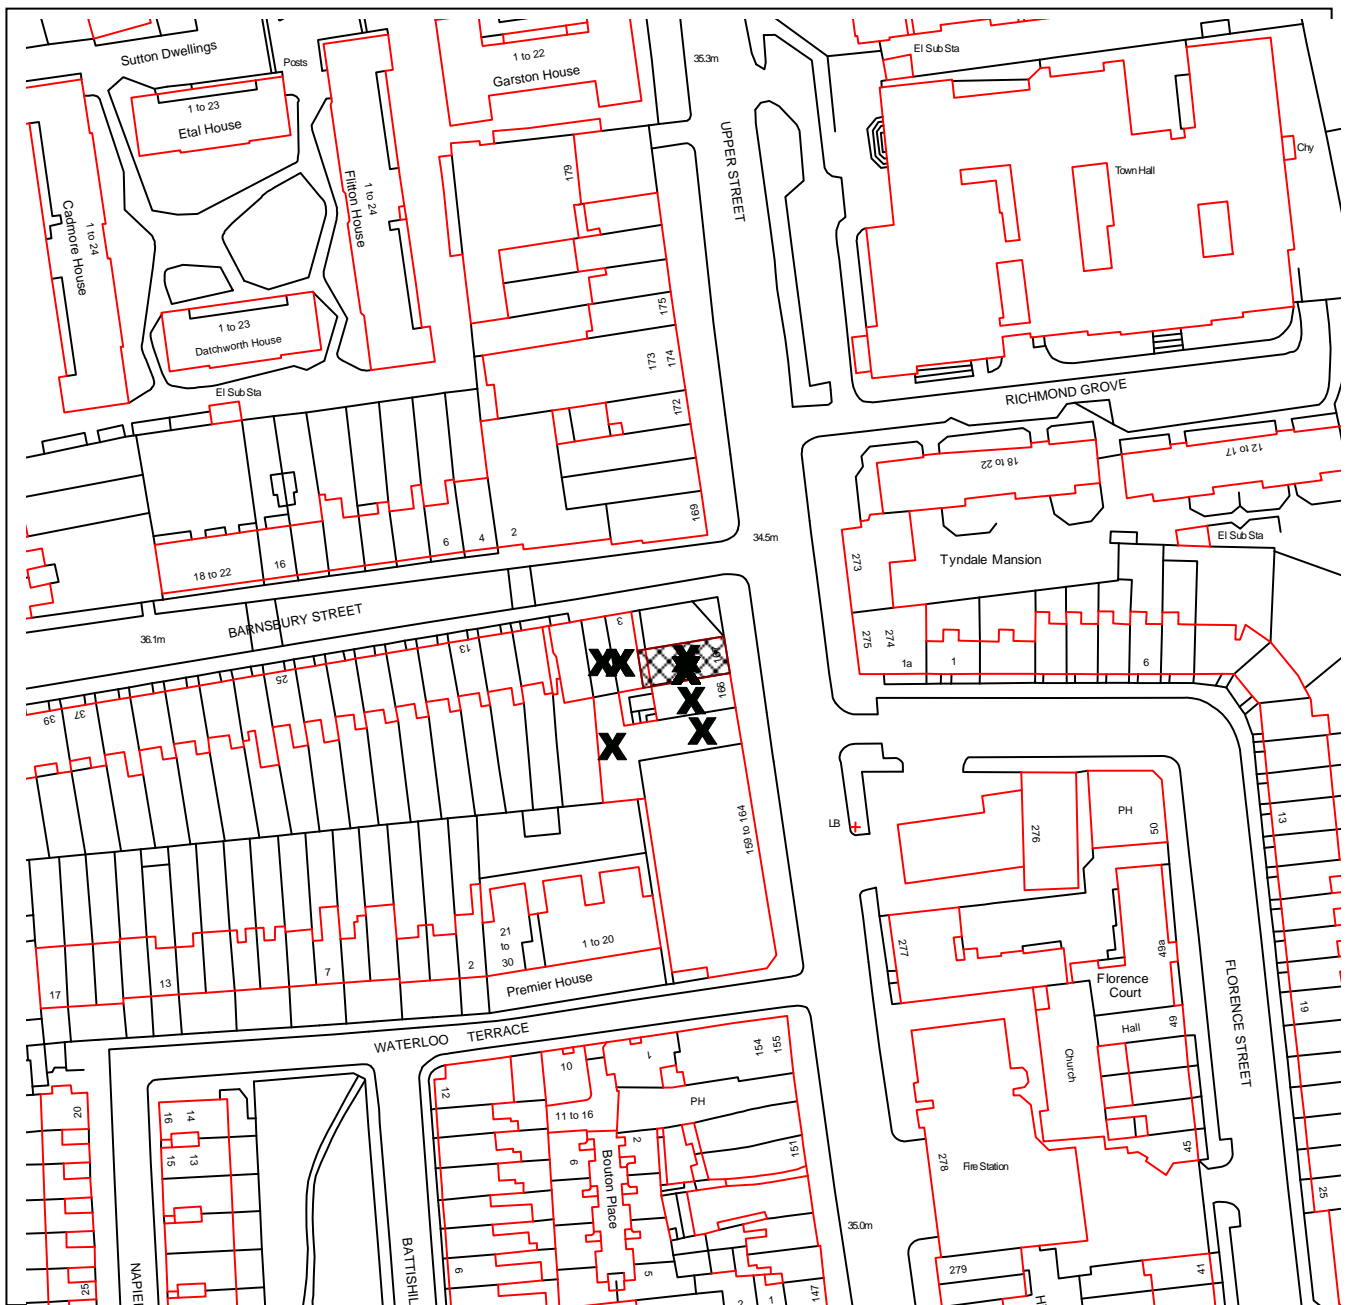

ISLINGTON

DEVELOPMENT MANAGEMENT

PLANNING APPLICATION REF NO: P2014/4565/FUL

LOCATION: 167 C UPPER STREET LONDON N1 1US

SCALE: 1:1250

This map is reproduced from Ordnance Survey material with the permission of Ordnance Survey on behalf of the Controller of Her Majesty's Stationery Office © Crown copyright. Unauthorised reproduction infringes Crown copyright and may lead to prosecution or civil proceedings.
Islington Council, LA086452