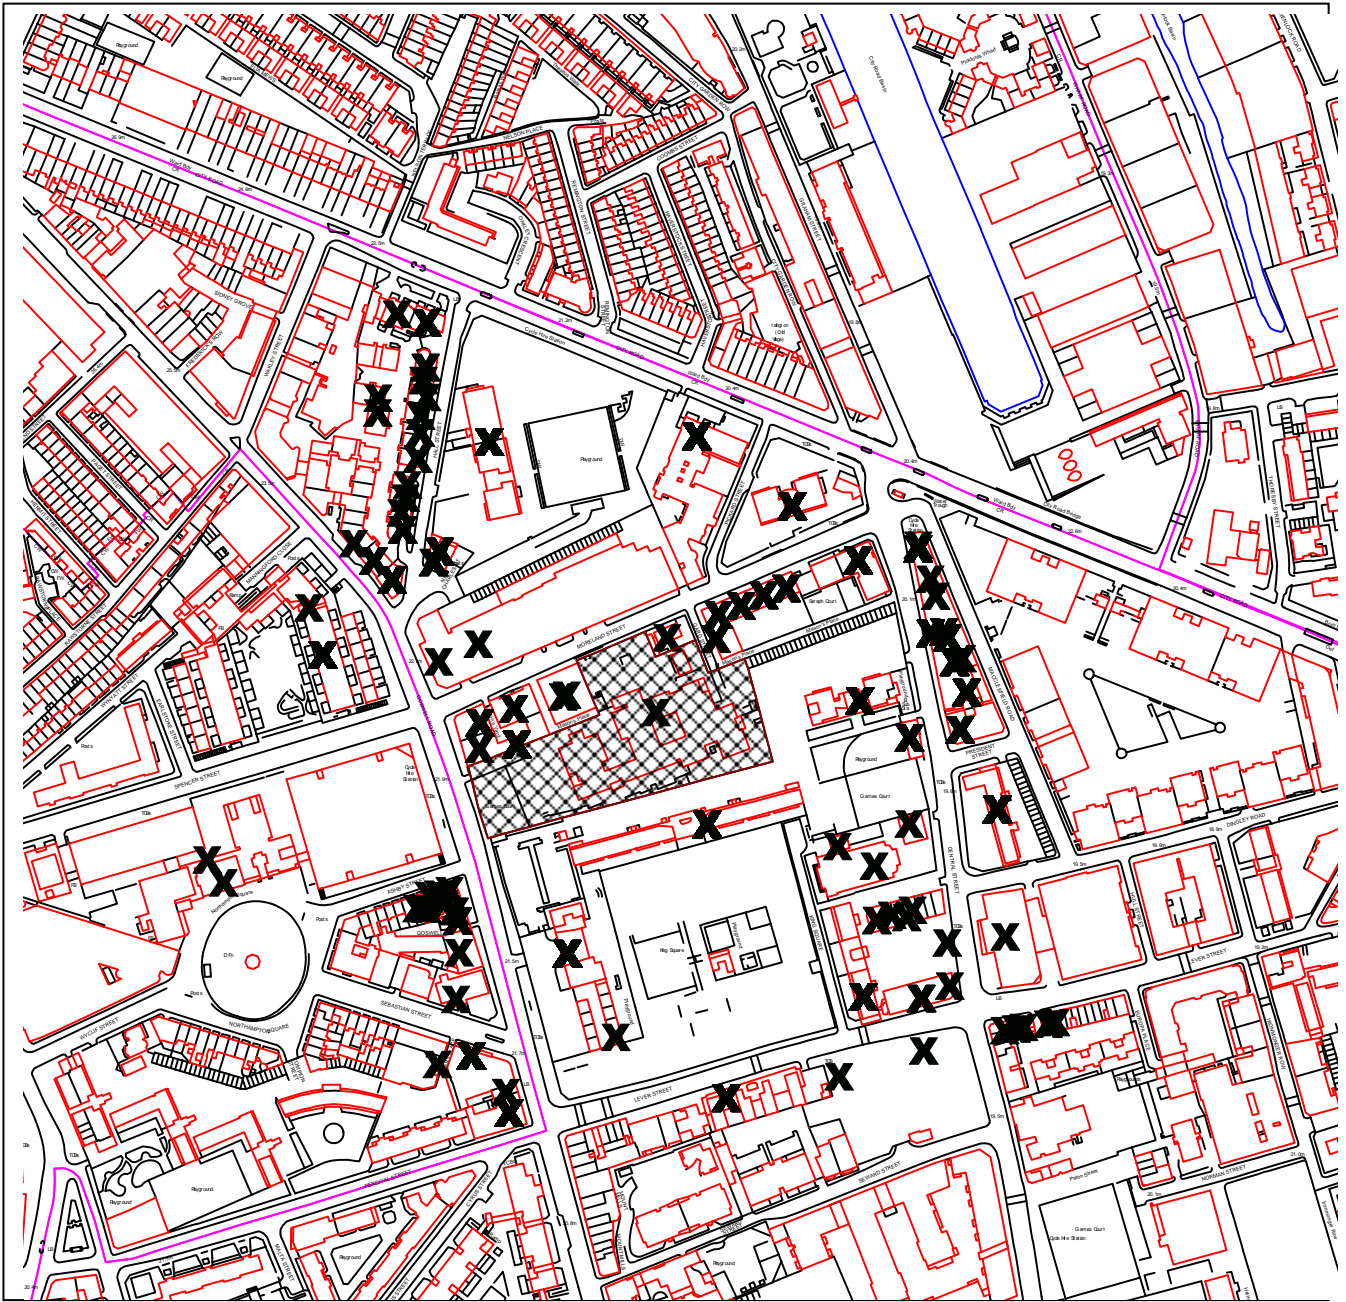

ISLINGTON

DEVELOPMENT MANAGEMENT

PLANNING APPLICATION REF NO: P2014/5103/FUL

LOCATION: MORELAND PRIMARY SCHOOL & CHILDREN'S CENTRE, MORELAND STREET, LONDON EC1V 8BB

SCALE: 1:4000

This map is reproduced from Ordnance Survey material with the permission of Ordnance Survey on behalf of the Controller of Her Majesty's Stationery Office © Crown copyright. Unauthorised reproduction infringes Crown copyright and may lead to prosecution or civil proceedings.
Islington Council, LA086452