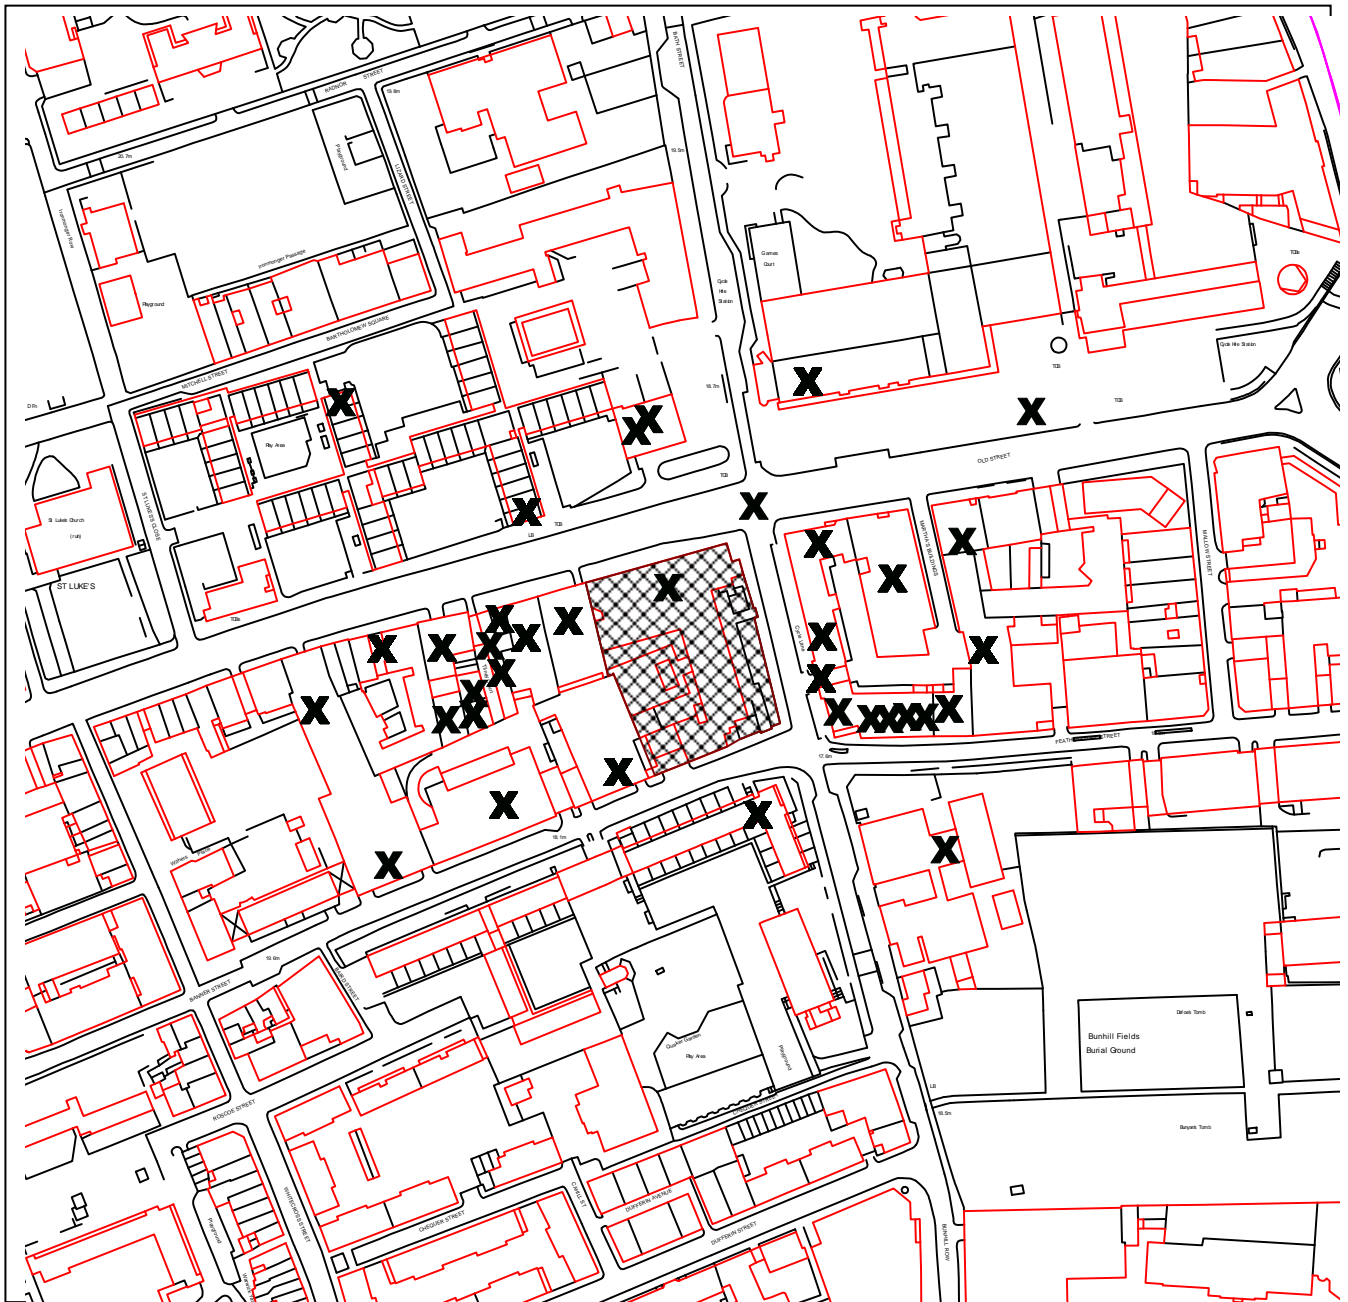

ISLINGTON

DEVELOPMENT MANAGEMENT

PLANNING APPLICATION REF NO: P2014/4519/FUL

LOCATION: ROYAL MAIL HOUSE, 148 OLD STREET, LONDON,
EC1V 9BJ

SCALE: 1:2500

This map is reproduced from Ordnance Survey material with the permission of Ordnance Survey on behalf of the Controller of Her Majesty's Stationery Office © Crown copyright. Unauthorised reproduction infringes Crown copyright and may lead to prosecution or civil proceedings.
Islington Council, LA086452