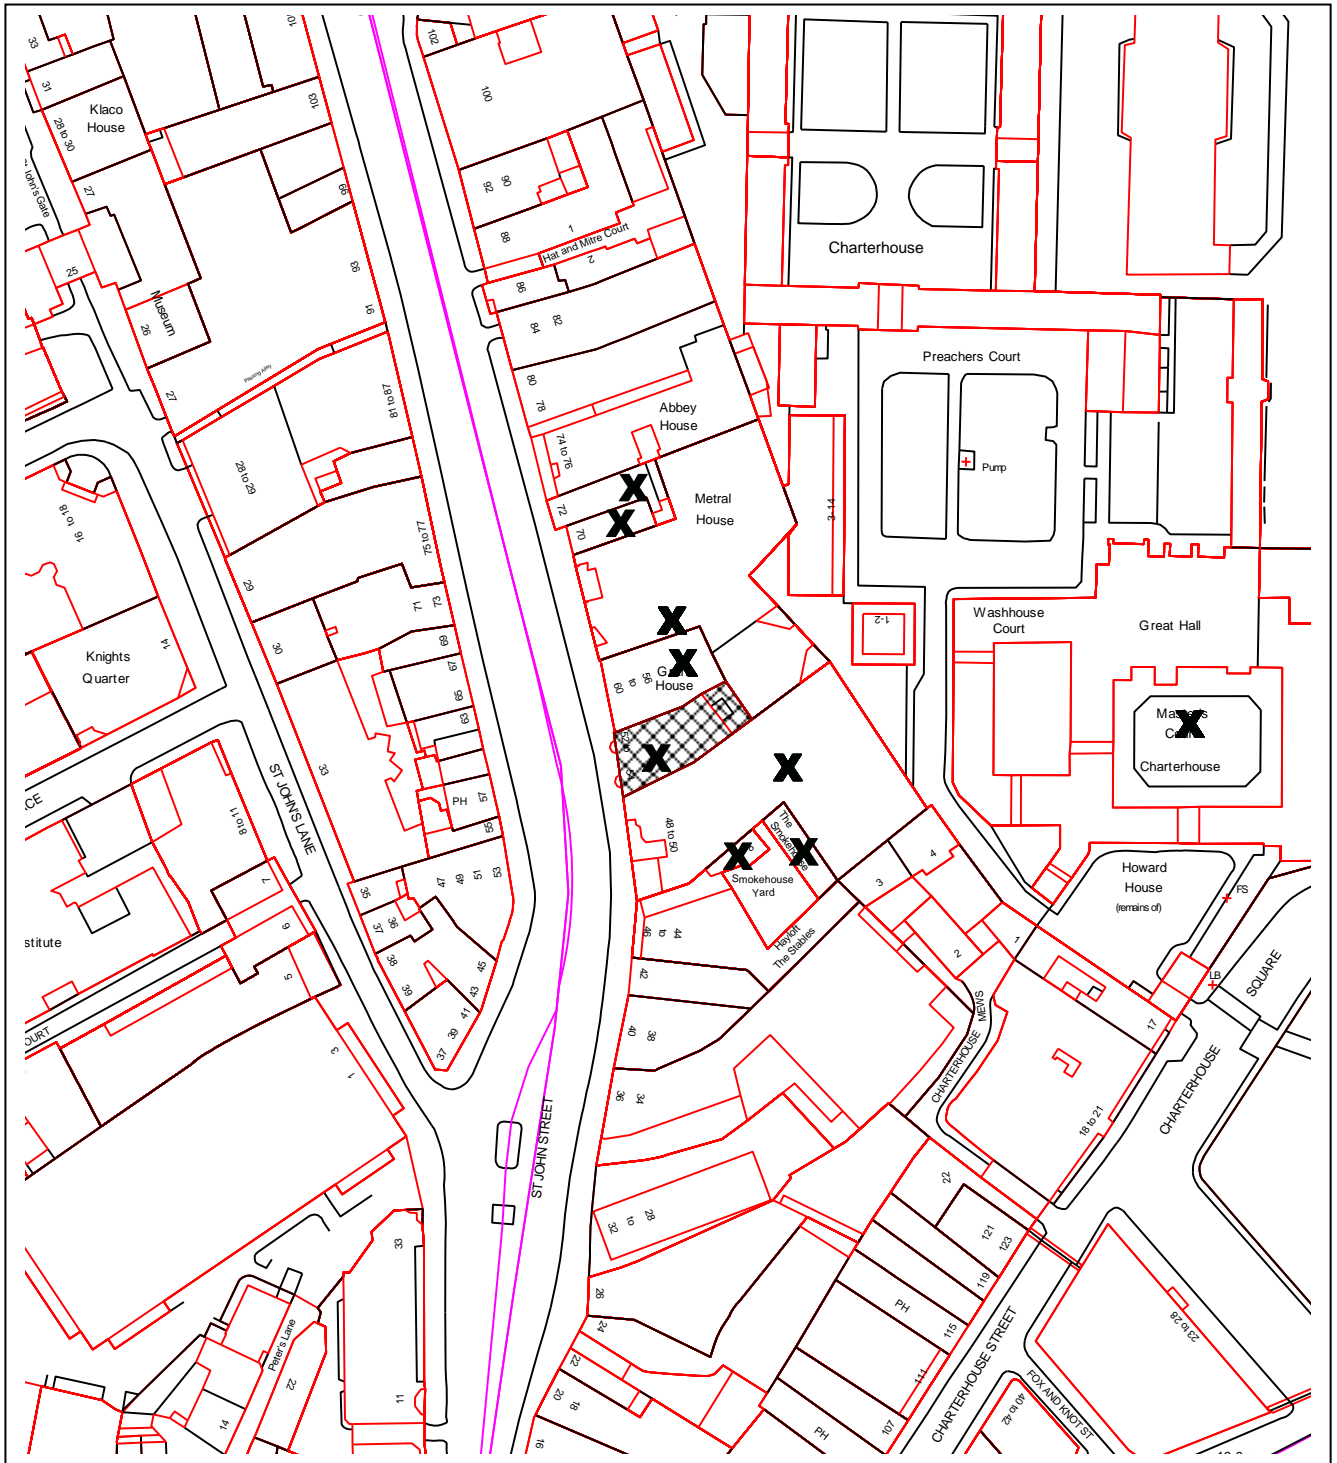

# Islington SE GIS Print Template

This material has been reproduced from Ordnance Survey digital map data with the permission of the controller of Her Majesty's Stationery Office, © Crown Copyright.  
P2015/1947/FUL